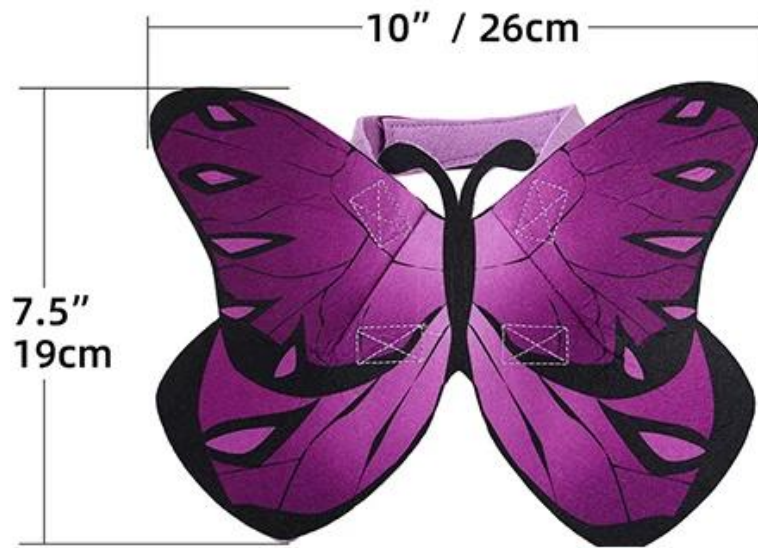

Traje de gato de mariposa

Características:

1. Hecho de material de fieltro ecológico.
2. Cuello y pecho justificables para ajustar el gatito pequeño a los gatos y cachorros grandes grandes
3. Butterfly Design para PET Halloween Party o Daily Dress Up

Butterfly Cat Costume

Butterfly design for pet
halloween party or daily dress up

Product information

Neck (8.7-12.6"/22-32cm) Chest (15-17.3"/38-44cm)

Brand: DogLemi

Name: Butterfly Cat Costume

Item NO: PD60107

Size: U

Material: Felt

Color: Pink,Blue,Yellow,Purple

..... COLORS

Pink

Blue

Yellow

Purple

Felt material

Adjustable neck and chest with adhesive closure

Butterfly Design

CatLemi | Model show