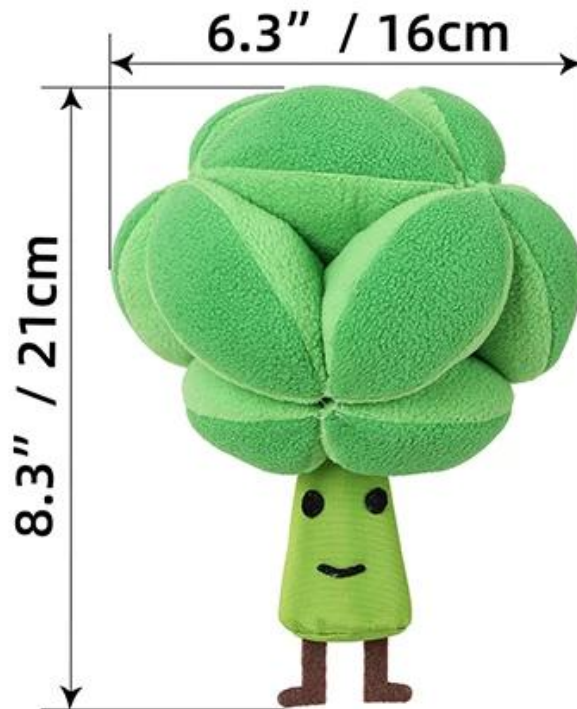

Product information

Brand: DogLemi

Name: Dog Snuffle Ball Toy Broccoli

Item NO: PD60130

Size: 8.3*6.3*6.3 inch

Color: Green

Material: Polyester

Model display