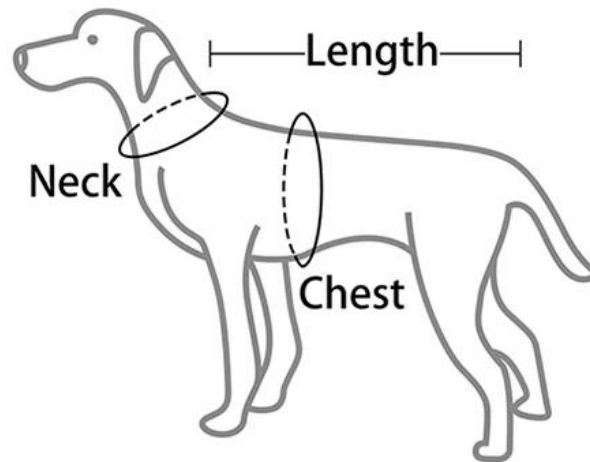

SIZE

cm/inch	Neck (cm/inch)	Chest (cm/inch)	Length (cm/inch)
S	36/14.2	44-54/17.3-21.3	28/11.8
M	38/15	48-58/18.9-22.8	32/14.2
L	48/18.9	56-64/22.0-25.2	36/16.5
XL	50/19.7	66-77/26.0-30.3	43/18.9
2XL	52/20.5	72-80/28.5-31.5	52/21.7
3XL	56/22	88-104/34.6-40.9	63/24.0

.If your dog is in between sizes, please consider go up a size for heavier dog, and go down a size for light weight dog.