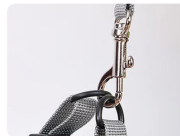

Leash: 60.6"

COLORS

PRODUCT DETAILS

Super Light Buckle/ D-ring ...

Comfortable Handle ...

Velcro adjust ...

Durable Leash ...

Breathable Comfortable Sponge ...

Metal Hook Clasp ...

ABOUT PACKAGING

Hangtag + barcode sticker+PP bag