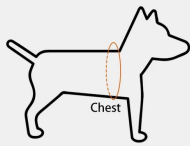

MATERIAL

Polyester

COLORS

Grey/ Tangerine/ Black

SIZE

S, M, L

PRODUCT SHOT

Size	Chest	Approx Weight
S	9.1"-11"	2.2-6.6 lbs
M	11"-13"	6.6-9.9 lbs
L	13"-15"	9.9-15.4 lbs

Leash: 60.6"

COLORS

PRODUCT DETAILS

Super Light Buckle/ D-ring ...

Comfortable Handle ...

Velcro adjust ...

Durable Leash ...

Breathable Comfortable Sponge ...