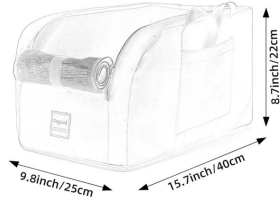

Measure your pet before purchase

inner size: 13.4*7.1*6.7 inch(34*18*17cm)