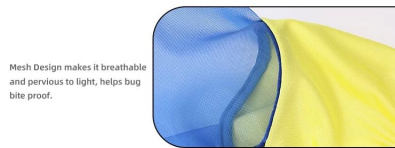

Product details

Product details