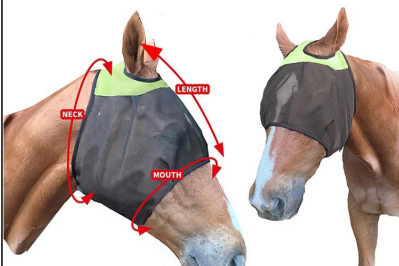

SIZE	LENGTH	NECK	MOUTH
M	43	86-96	67-76
L	50	94-103	70-76
XL	53	104-113	77-83

BRAND: DogLemi **NAME:** Masks for Horse(On Ear)

ITEM ID: PD60128 **COLOR:** Black Grey/ Blue Black/

SIZE: M, L, XL **COLOR:** Pink Black/ Yellow Blue

MATERIAL: Polyester