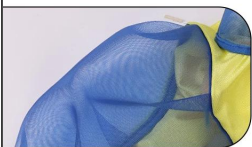

Mesh Fabric on Ear, bug proof and fashionable

Elastic fabric for easy on/off