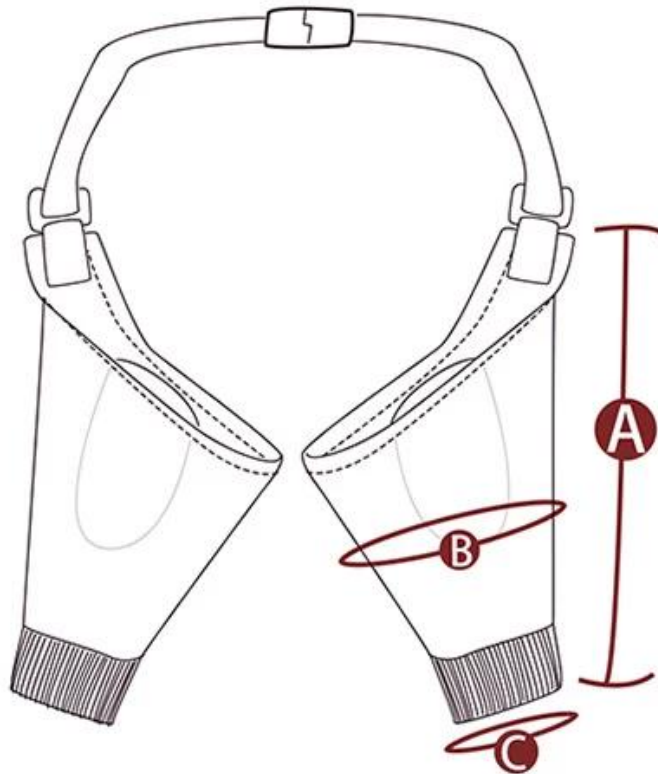

Function 1 :Provide wound protection for daily during outdoor activities and prevent dogs from tearing sleeves.

Function 2:prevent the dog from licking the wound and causing wound infection.

Padded Comfortable Protection :  
Extra soft padded mesh for fitting the joint area.

Comparing to other leg brace , this sleeve is not easy to tearing off and can use for daily to protect your dog's front legs .

Tips: take off the sheath 2-3 times a day to make the wound / joint breathe better

# Product information

**Brand:** DogLemi

**Name:** Dog Front Leg Sleeve

**Item NO:** PD60100

**Size:** S/M/L/XL

**Color:** Grey

**Material:** Cotton + Polyester

CM / IN	S	M	L	XL
A. SLEEVE LENGTH :	17 / 6.7	22 / 8.7	23 / 9.1	27 / 10.6
B. ELBOW DIA.(UPPER) :	13 / 5.1	22 / 8.7	24 / 9.4	26 / 10.2
C. ELBOW DIA.(LOWER):	10 / 3.9	12 / 4.7	16 / 6.4	18 / 7.08

## Details display

**Please keep the pad  
behind the knee joint**

Breathable soft cotton,flexible rib

Elastic cuff

Soft padded mesh for fitting the joint

With plastic buckle, easy on/off

Adjustable

Model display