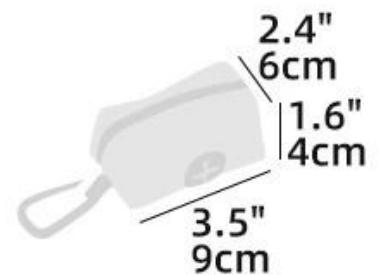

Size Chart

	Harness Size			
	Size	XS	S	M
Neck	11.8"	15.7"	19.7"	22"
	30 cm	40cm	50 cm	56 cm
Chest	15.7"	19.7"	23.6"	31.5"
	40 cm	50 cm	60 cm	80 cm

	Collar Size			
	Size	XS	S	M
Neck	7.9-11.8"	13-19.7"	13-19.7"	15-22"
	20-30 cm	33-50 cm	33-50 cm	38-56 cm
Width	0.8"	0.8"	1"	1"
	2 cm	2 cm	2.5 cm	2.5 cm

	Leash Size			
	Size	XS	S	M
Length	5 ft	5 ft	5 ft	5 ft
	150 cm	150 cm	150 cm	150 cm
Width	0.8"	0.8"	1"	1"
	2 cm	2 cm	2.5 cm	2.5 cm

COLORS

BLACK

WHITE

LEOPARD

COLOR

6-piece set

Harness