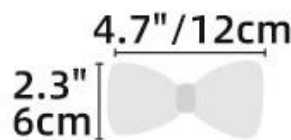

Size Chart

	Harness Size			
	Size	XS	S	M
Neck	11.8"	15.7"	19.7"	22"
	30 cm	40cm	50 cm	56 cm
Chest	15.7"	19.7"	23.6"	31.5"
	40 cm	50 cm	60 cm	80 cm

	Collar Size			
	Size	XS	S	M
Neck	7.9-11.8"	13-19.7"	13-19.7"	15-22"
	20-30 cm	33-50 cm	33-50 cm	38-56 cm
Width	0.8"	0.8"	1"	1"
	2 cm	2 cm	2.5 cm	2.5 cm

	Leash Size			
	Size	XS	S	M
Length	5 ft	5 ft	5 ft	5 ft
	150 cm	150 cm	150 cm	150 cm
Width	0.8"	0.8"	1"	1"
	2 cm	2 cm	2.5 cm	2.5 cm

COLORS

BLACK

WHITE

LEOPARD

COLOR

6-piece set

Harness