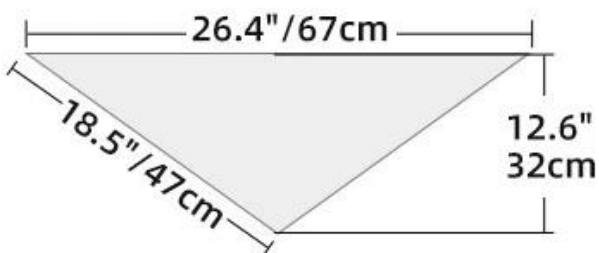

Size Chart

	Harness Size			
	Size	XS	S	M
Neck	11.8"	15.7"	19.7"	22"
	30 cm	40cm	50 cm	56 cm
Chest	15.7"	19.7"	23.6"	31.5"
	40 cm	50 cm	60 cm	80 cm

	Collar Size			
	Size	XS	S	M
Neck	7.9-11.8"	13-19.7"	13-19.7"	15-22"
	20-30 cm	33-50 cm	33-50 cm	38-56 cm
Width	0.8"	0.8"	1"	1"
	2 cm	2 cm	2.5 cm	2.5 cm

	Leash Size			
	Size	XS	S	M
Length	5 ft	5 ft	5 ft	5 ft
	150 cm	150 cm	150 cm	150 cm
Width	0.8"	0.8"	1"	1"
	2 cm	2 cm	2.5 cm	2.5 cm

COLORS

BLACK

WHITE

LEOPARD

COLOR

6-piece set

Harness