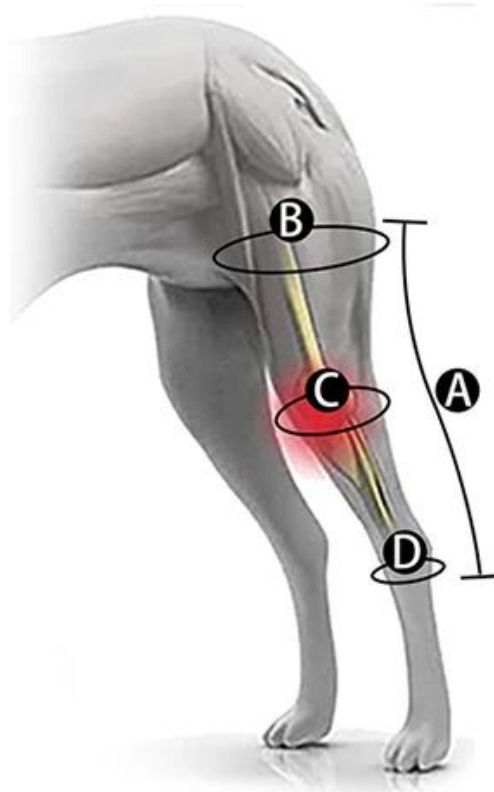

Function 1 :Provide wound protection for daily during outdoor activities and prevent dogs from tearing sleeves.

Function 2:prevent the dog from licking the wound and causing wound infection.

It is used for rehabilitation to improve movement and produce stronger muscles.

Brand: DogLemi

Name: Dog Leg Support Brace

Item NO: PD60093

Size: XS/S/M/L/XL

Color: BLACK

Material: Neonprene Fabric

Size

SIZE	XS	S	M	L	XL
A TOTAL LENGTH OF BRACE	13CM	18CM	21CM	23CM	29CM
B UPPER THIGH	12-14CM	17-20CM	22-27CM	28-32CM	29-34CM
C ABOVE KNEE	9-11CM	11-14CM	14-18CM	17-22CM	20-23CM
D BELOW KNEE	7-9CM	9-12CM	8-13CM	13-16CM	14-17CM

Details display

Size for fitting all 4 legs

Soft air mesh band

With adjustable adhesive closure

Soft Neonprene Fabric

Soft Brim

Model display