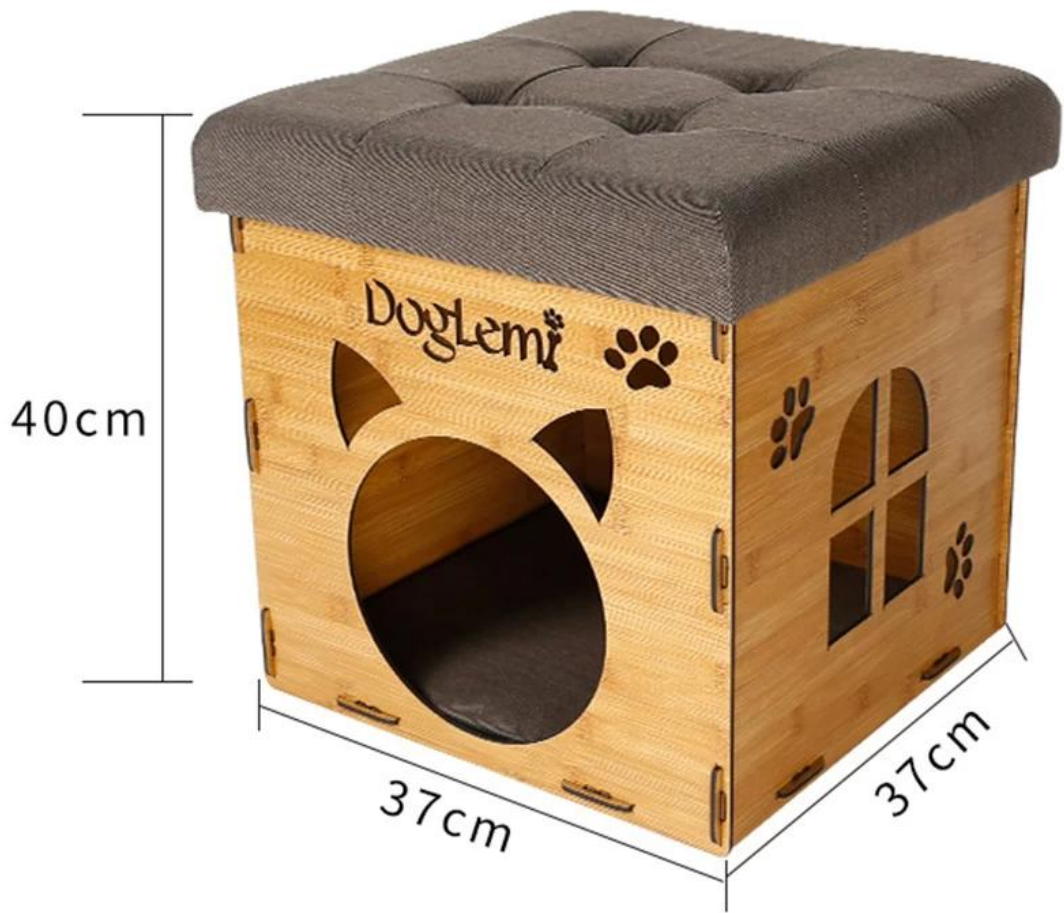

DogLem

组装说明书

Item No.: PC50008-BE-U

Name: Foldable Pet House Chair

Color: Beige