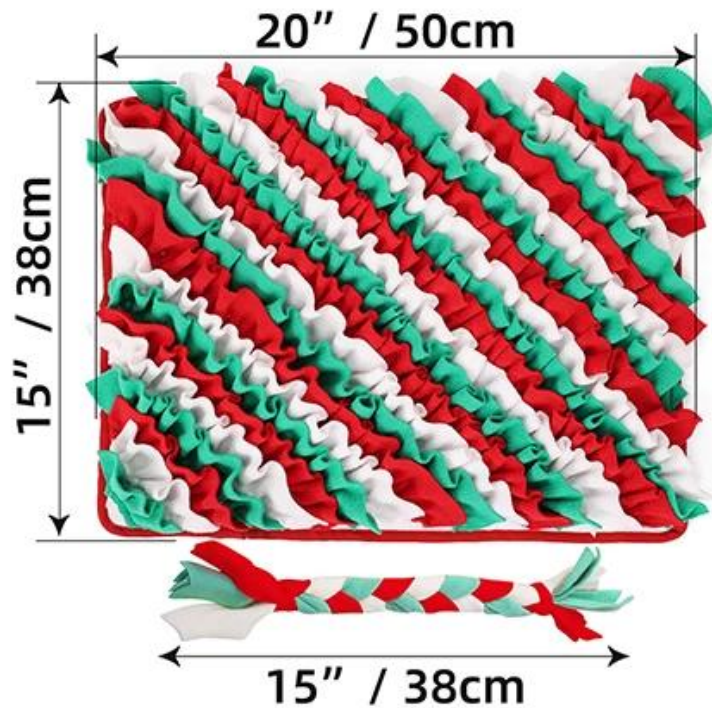

Product information

Brand: DogLemi

Item NO: PD50088

Color: Red

Name: Christmas Dog Snuffle Mat Gift Set

Size: See the Picture

Material: Fleece