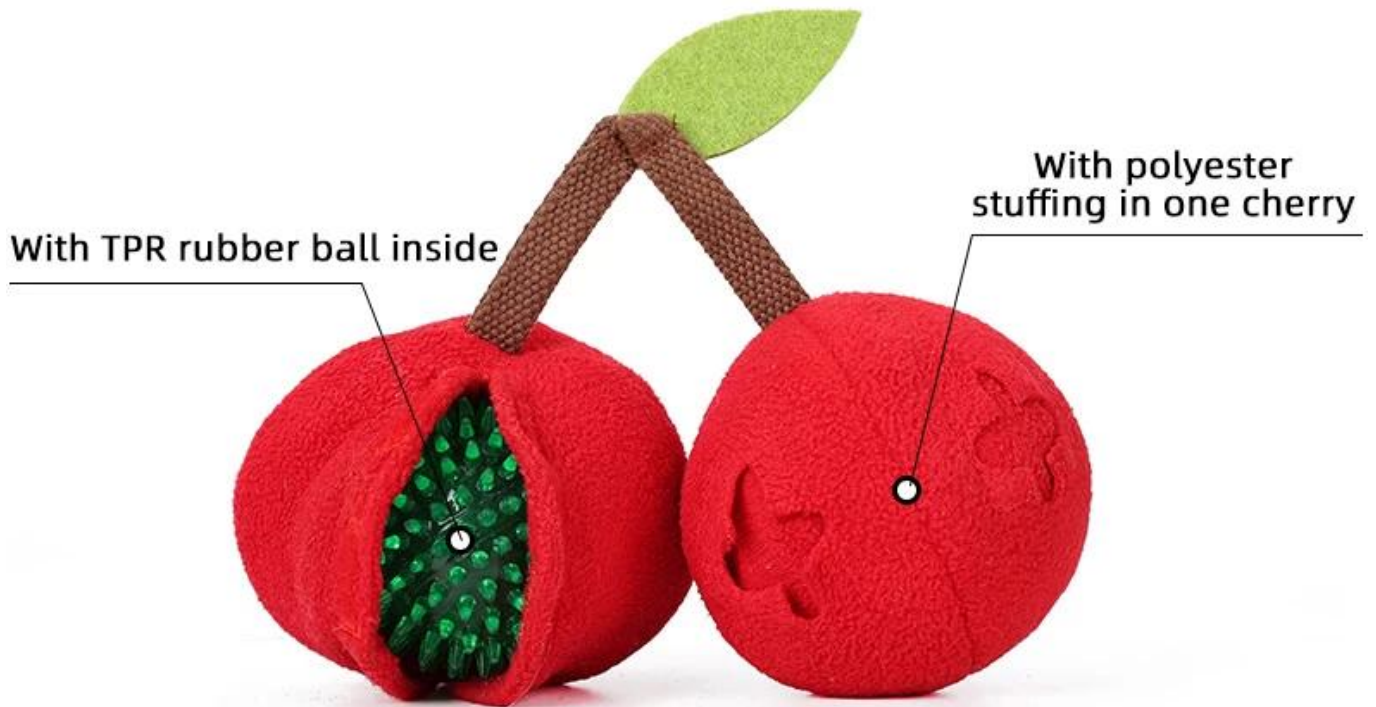

Product information

Brand: Dogland
Material: Polyester
Color: Red

Image display

Detail display

1 hour snuffing = 1 hour training

Great value of the 2-in-1 toy is fun for your dog and a great bonding experience for you both!