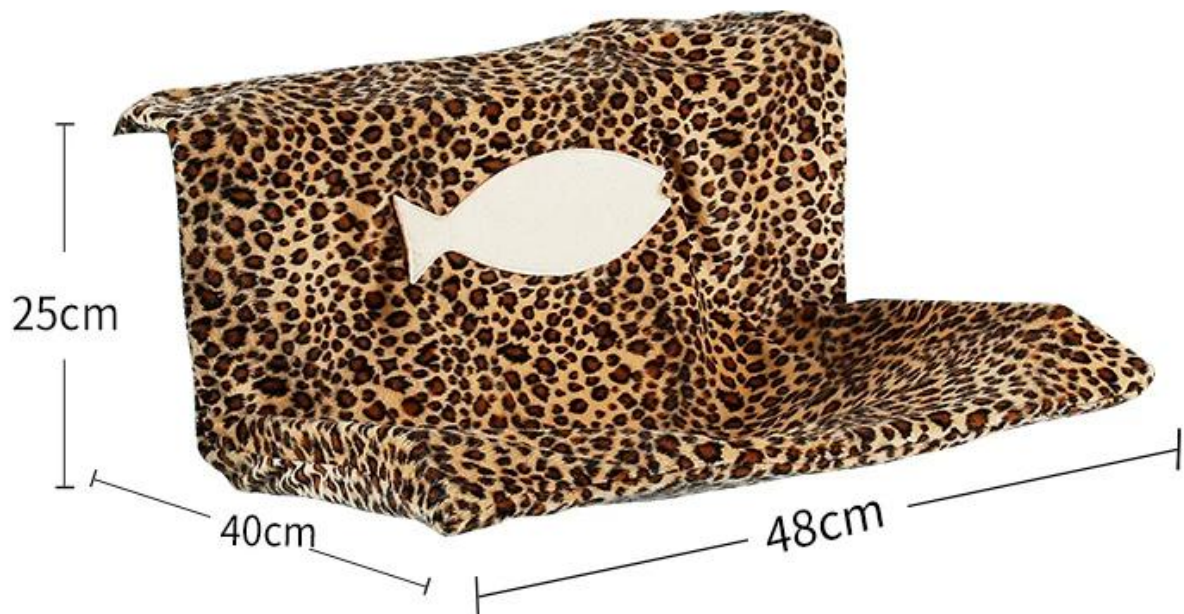

Warmer Herd hängendes Bett

Hearth cat bed

Multipurpose cat hanging bed

The cat hanging bed, the plush cloth and 5mm iron has the advantages of simple installation, convenient cleaning, can be used in multiple locations, is a necessary cat bed

Installation steps

Product information

Product parameters

Brand: DogLemi

Item NO: PC50013

Name: Cat rustle sack

Size: 48x40x25CM

Material: plush cloth + iron

Color: gray, beige, leopard print

 **C**olor show

GREY

LEOPARD

BEIGE

 **M**odel show

LEOPARD

BEIGE