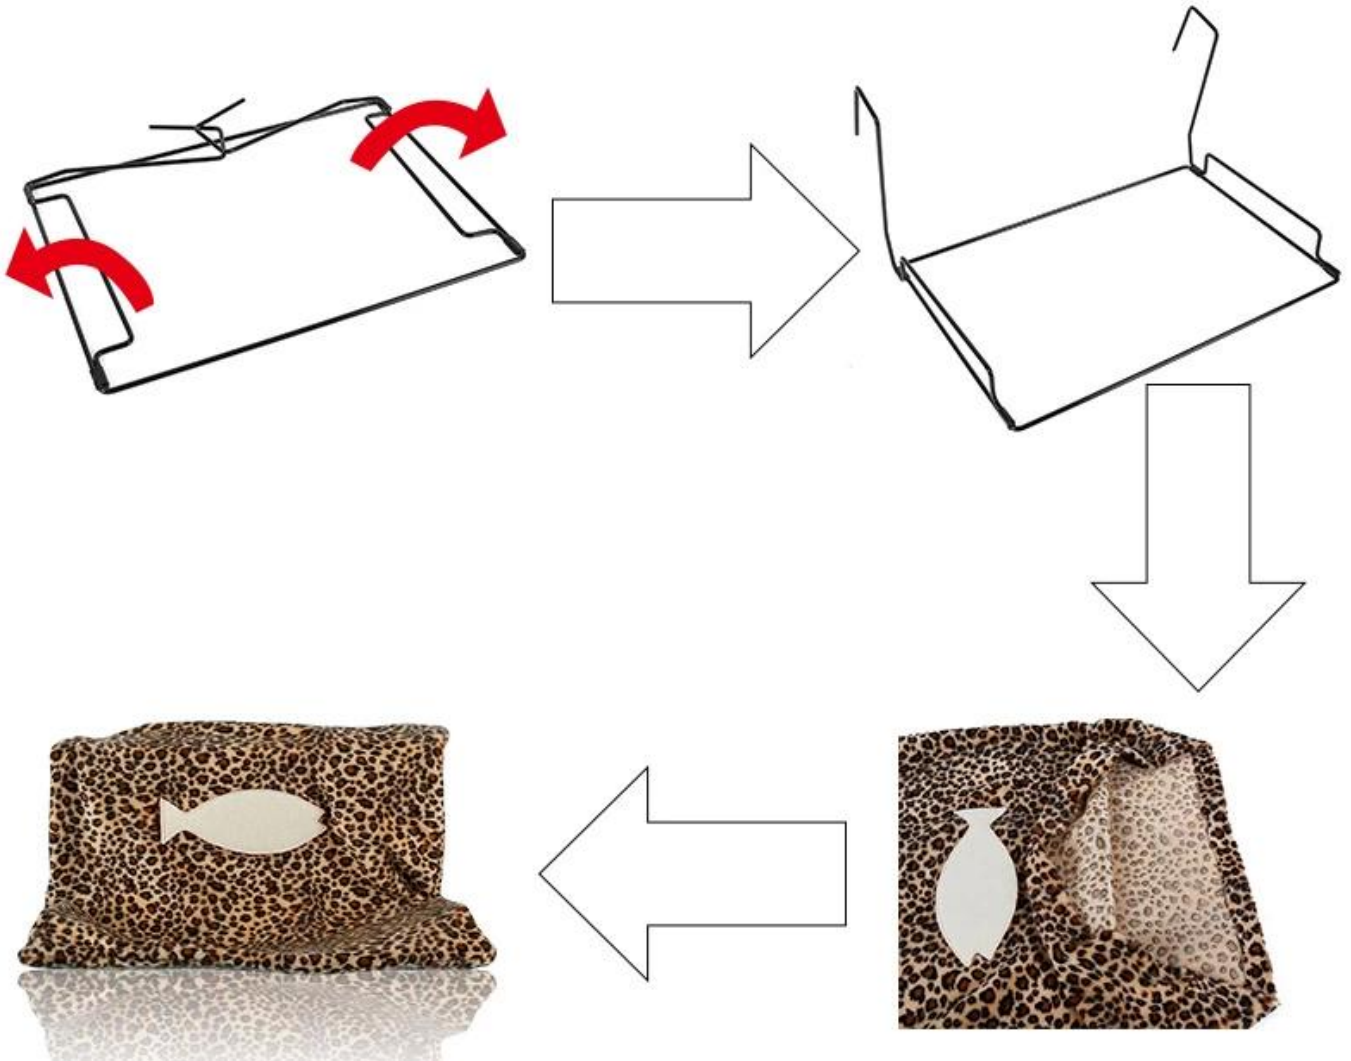

Warmer Herd hängendes Bett

Hearth cat bed

Multipurpose cat hanging bed

The cat hanging bed, the plush cloth and 5mm iron has the advantages of simple installation, convenient cleaning, can be used in multiple locations, is a necessary cat bed

The cat is a cold-blooded animal, this cat hammock can be hung heaters warm place

On the balcony, the cat can overlook the scenery downstairs, and add a beautiful landscape for the balcony.

The cat cage is too monotonous? Not afraid, plus this cat hammock, let the cat cage into villa immediately.

Installation steps

Product information

Product parameters

Brand: DogLemi

Item NO: PC50013

Name: Cat rustle sack

Size: 48x40x25CM

Material: plush cloth + iron

Color: gray, beige, leopard print

 **C**olor show

GREY

LEOPARD

BEIGE

 **M**odel show

LEOPARD

BEIGE