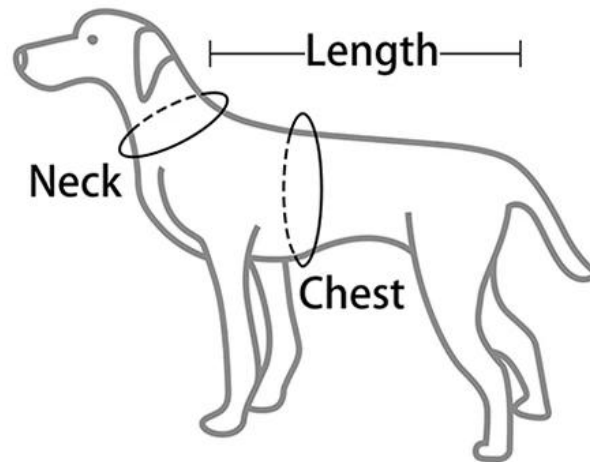

Product information

Brand: DogLemi

Name: Pet Overall Jacket

Item NO: PD10055

Size: S M L XL 2XL 3XL

Color: BEIGE BROWN , BEIGE BLUE , GREY

Material: Polyester fiber

BEIGE BROWN

BEIGE BLUE

GREY

SIZE

cm/inch	Neck (cm/inch)	Chest (cm/inch)	Length (cm/inch)
S	36/14.2	44-54/17.3-21.3	28/11.8
M	38/15	48-58/18.9-22.8	32/14.2
L	48/18.9	56-64/22.0-25.2	36/16.5
XL	50/19.7	66-77/26.0-30.3	43/18.9
2XL	52/20.5	72-80/28.5-31.5	52/21.7
3XL	56/22	88-104/34.6-40.9	63/24.0

Elastic on belly for better fit

Adhesive closure for the chest

Quilted warm inner fabric .Pet hair free inner

Model display

NECK(cm)

38

CHEST(cm)

55

80

LENGTH(cm)

60

WEIGHT(kg)

30

Dress Size:2XL