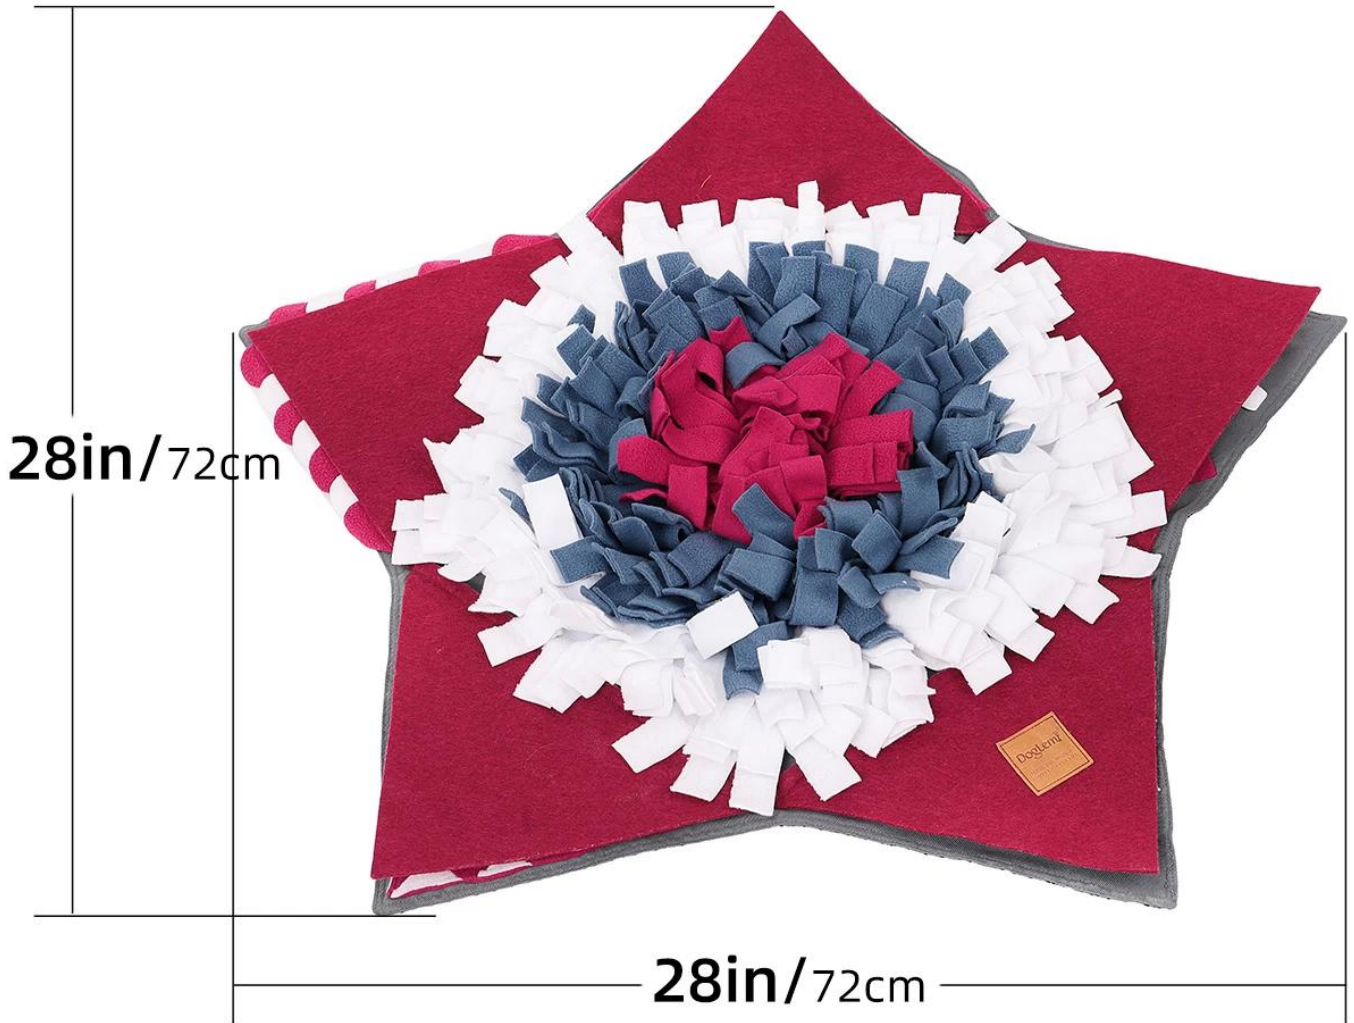

— DogLemi —

Upgraded Dog Snuffle Mat STAR

🐾 IQ TREAT

🐾 PLAY

🐾 SNUFFLE

28in/72cm

28in/72cm