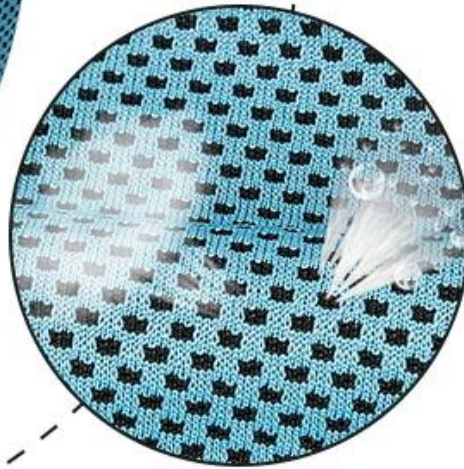

Material: Polyester

Size(CM)	Neck	Width
S	35	11
M	45	13
L	55	16

DogLemi fabric label

With Leash Hole

Breathable&Instant Cooling

Cooling Touch Fabric

DogLemf® | Model show

Packing Details