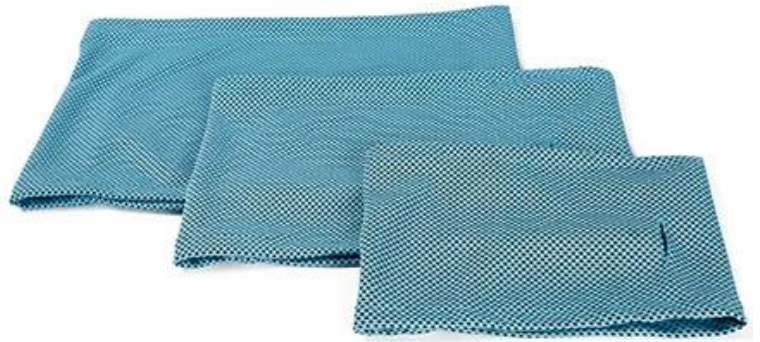

COOLING

Summer Dog Bandana

Feature:

Cooling Touch fabric regulate temperature by absorbing heat, and cool factors give your pets a cool, comfortable feeling. Do not contain chemicals, polymer materials, glues, crystals or phase change materials. The fibers used are all safe and non-irritating fibers. This type of fabric is light, thin, breathable and comfortable to wear compared to ordinary moisture-proof fabrics.

DogLemz

COOLING

Dog Bandana

- 🐾 Cooling Touch Material
- 🐾 Easy to put on
- 🐾 Put into the Freezer for ice cool before using

SIZE: **M**

Size	S	M	L
Neck (cm)	35	45	55

Indoor

Walk a dog

Run

Mountain climbing

Product information

Brand: DogLemi

Name: Summer Dog Bandana

Item NO: PD60029

Size: S,M,L

Colors: blue

Material: Polyester

Size(CM)	Neck	Width
S	35	11
M	45	13
L	55	16

DogLemi fabric label

With Leash Hole

Breathable&Instant Cooling

Cooling Touch Fabric

DogLemf® | Model show

Packing Details