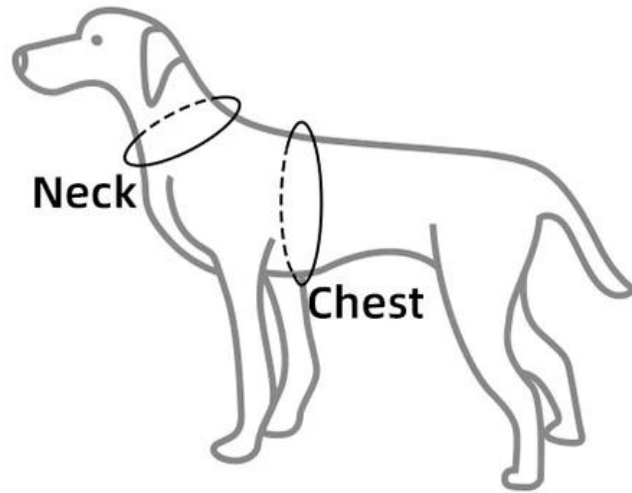

## SIZE

**S, M, L, XL**

---

# Size Chart

Size	Neck	Chest	Width of webbing
S	10-14" / 25-35 CM	12-18" / 30-45 CM	0.8" / 2.0 CM
M	14-18" / 35-45 CM	16-22" / 40-55 CM	0.8" / 2.0 CM
L	16-20" / 40-50 CM	20-26" / 50-65 CM	1" / 2.5 CM
XL	18-26" / 45-65 CM	26-40" / 65-100 CM	1" / 2.5 CM