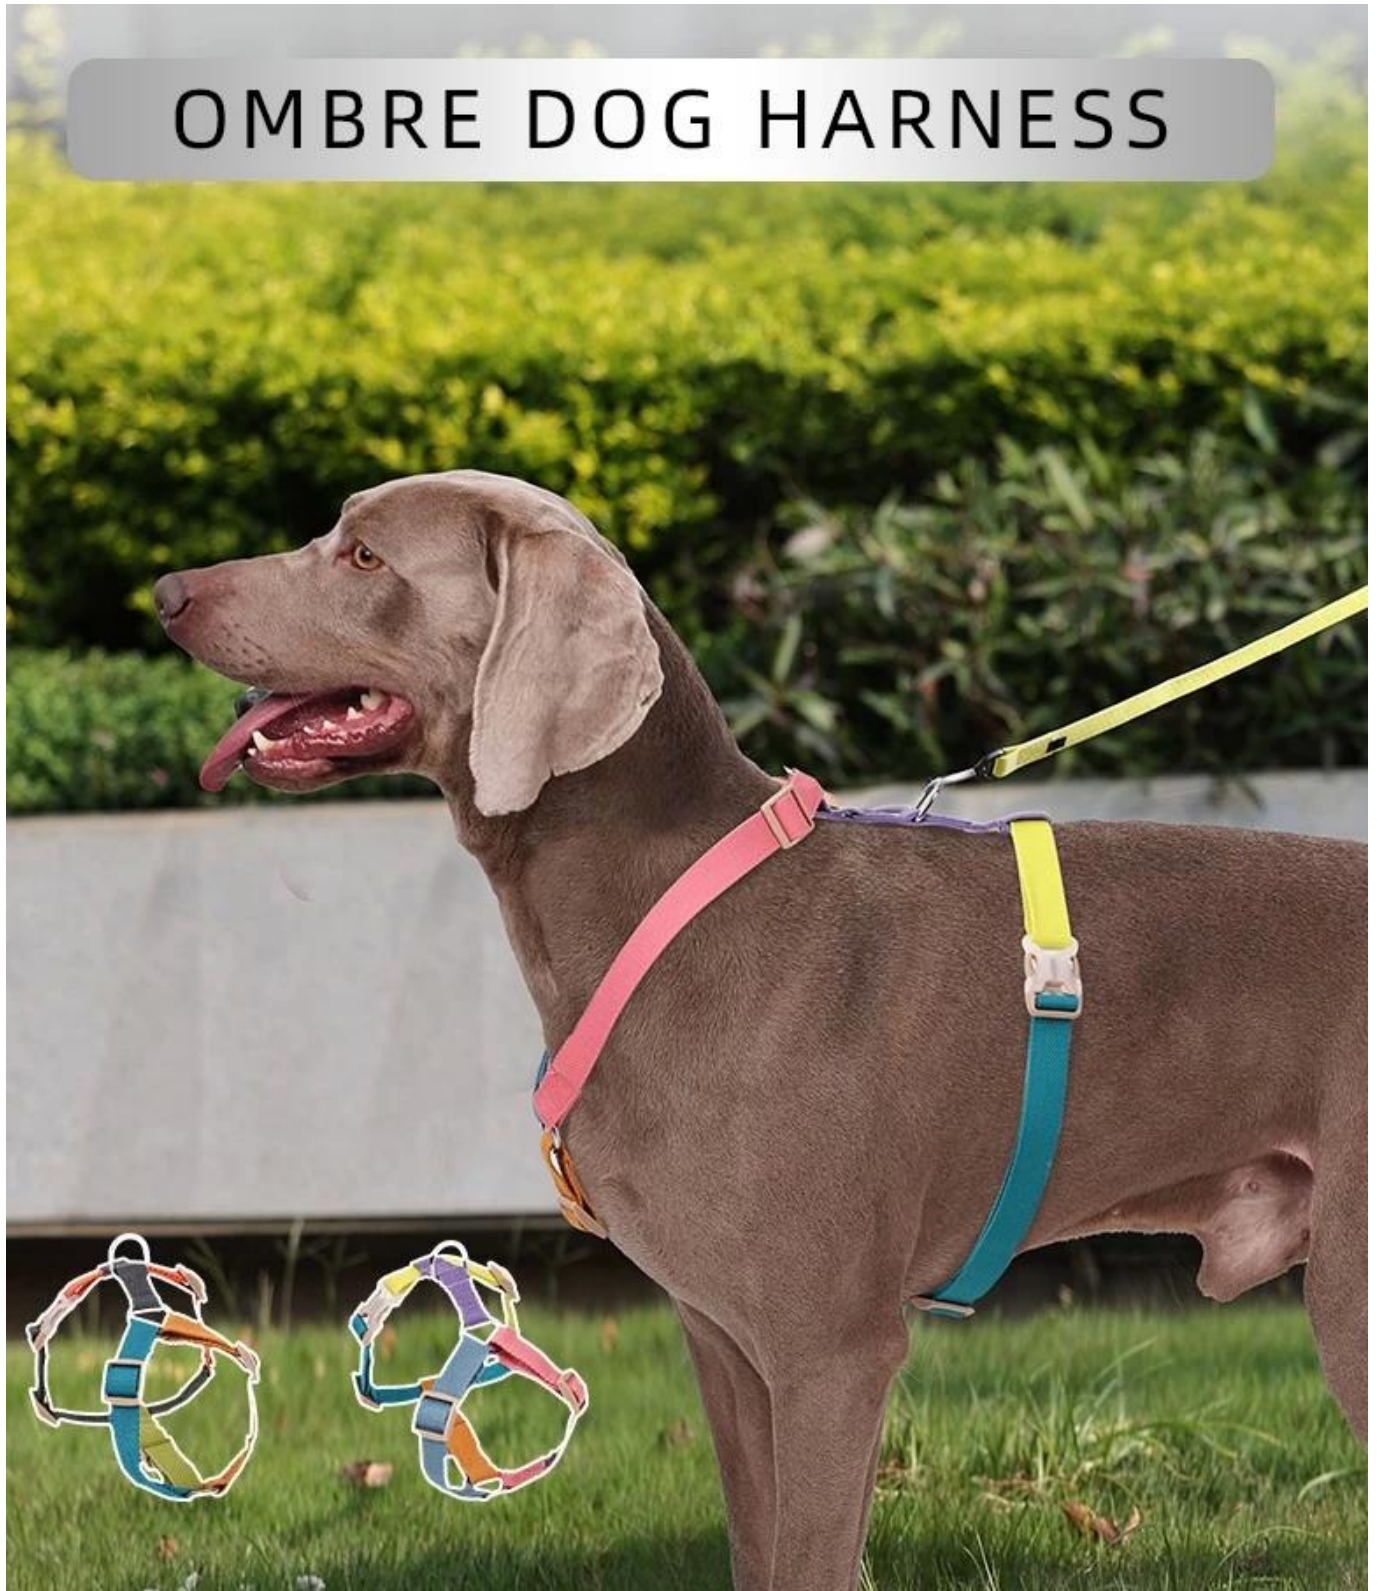

OMBRE DOG HARNESS