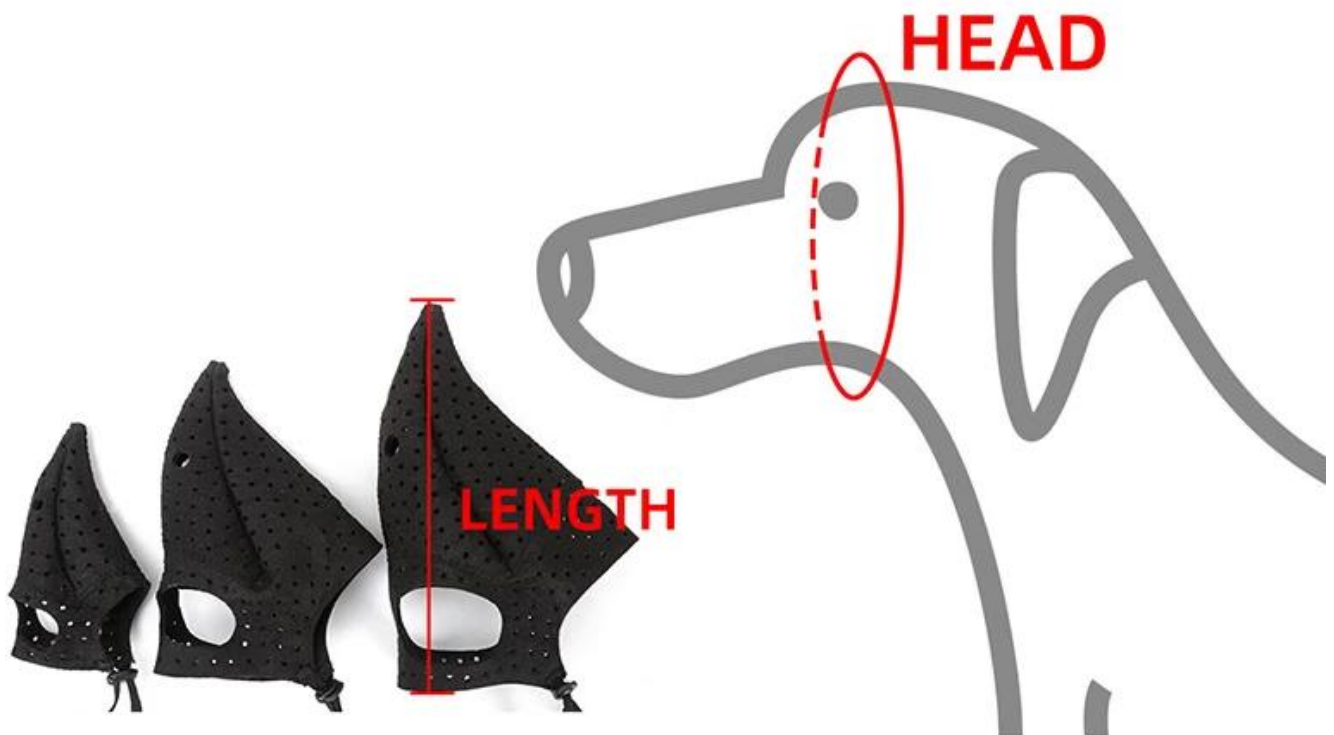

Can use as mask on halloween festival or cosplay party for your pets

Product information

Brand: DogLemi

Name: Halloween Beak Doctor Pet Muzzle

Item NO: PD60069

Color: Black

Size: S M L

Material: Felt

Size	HEAD	LENGTH
S	8"/20cm	6"/15cm
M	14"/36cm	8"/20cm
L	16"/40cm	10"/25cm

If your dog is in between sizes, please consider go up a size for heavier dog, and go down a size for light weight dog.