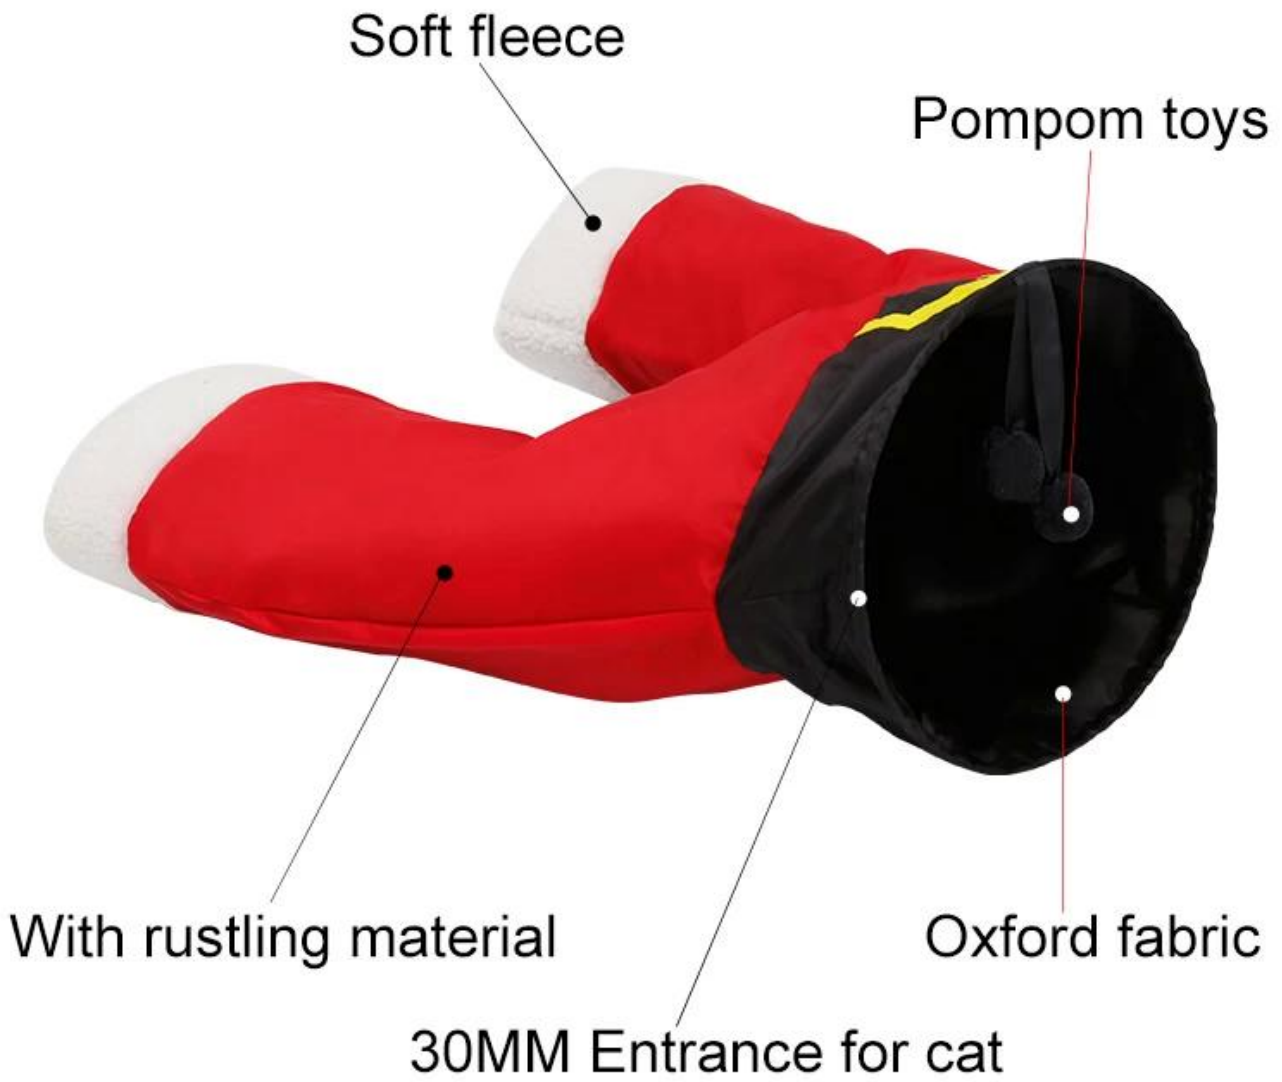

## Product information

**Brand:** DogLemi

**Name:** Santa Pants Cat Tunnel

**Item NO:** PC60028

**Size:** 58\*60\*31cm

**Color:** Red

**Material:** Fleece+Oxford

## Details display

**QUALITY**  
**01** Pompom toys

QUALITY  
02

Soft fleece

QUALITY  
03

30MM Entrance for cat

Model show