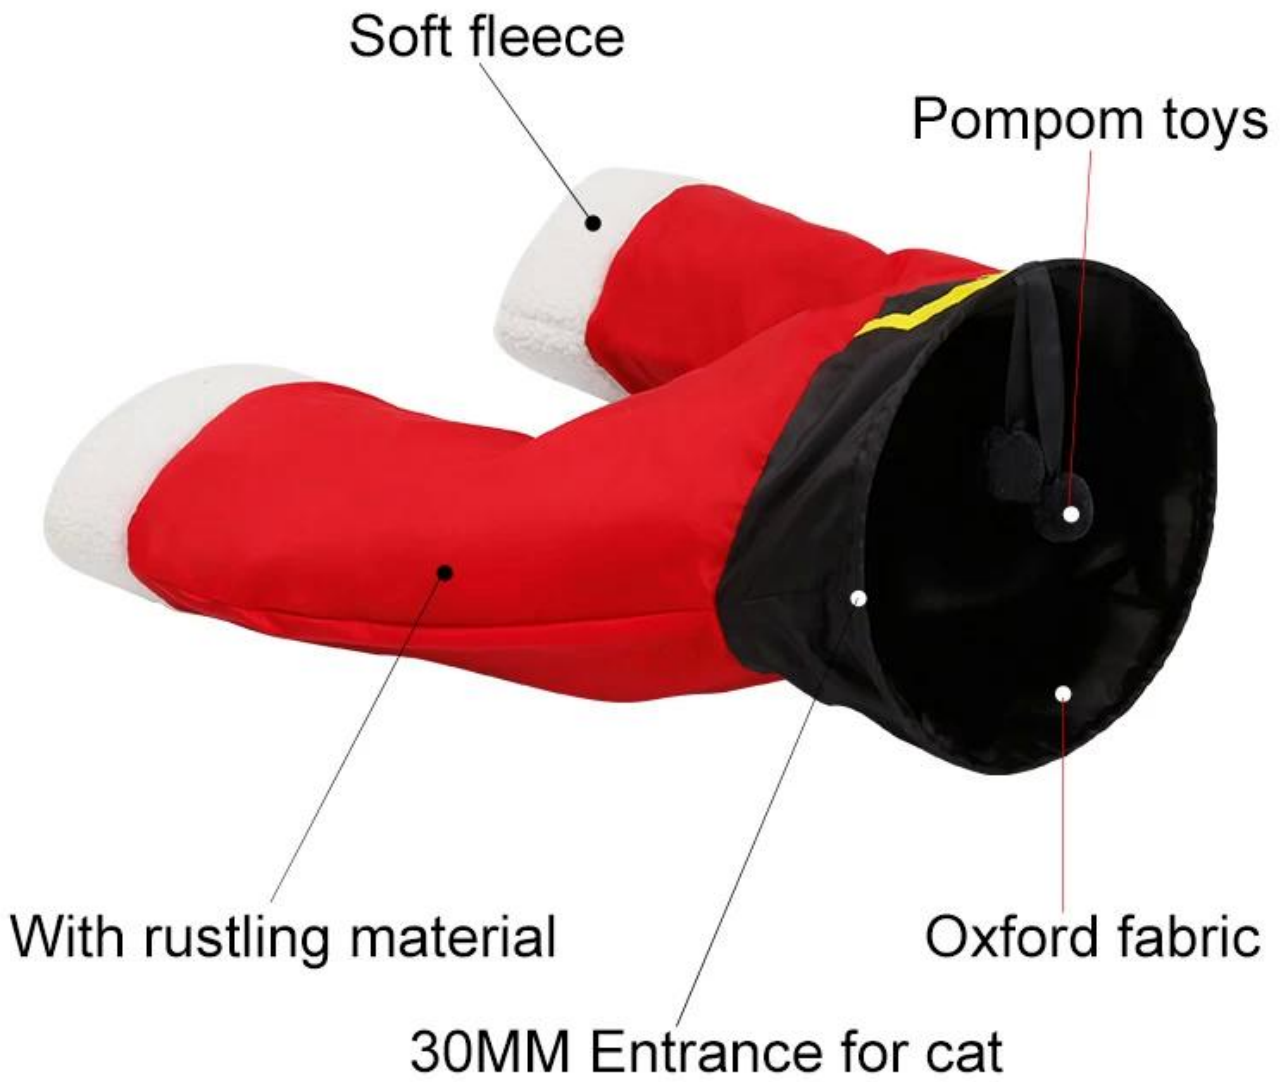

Details display