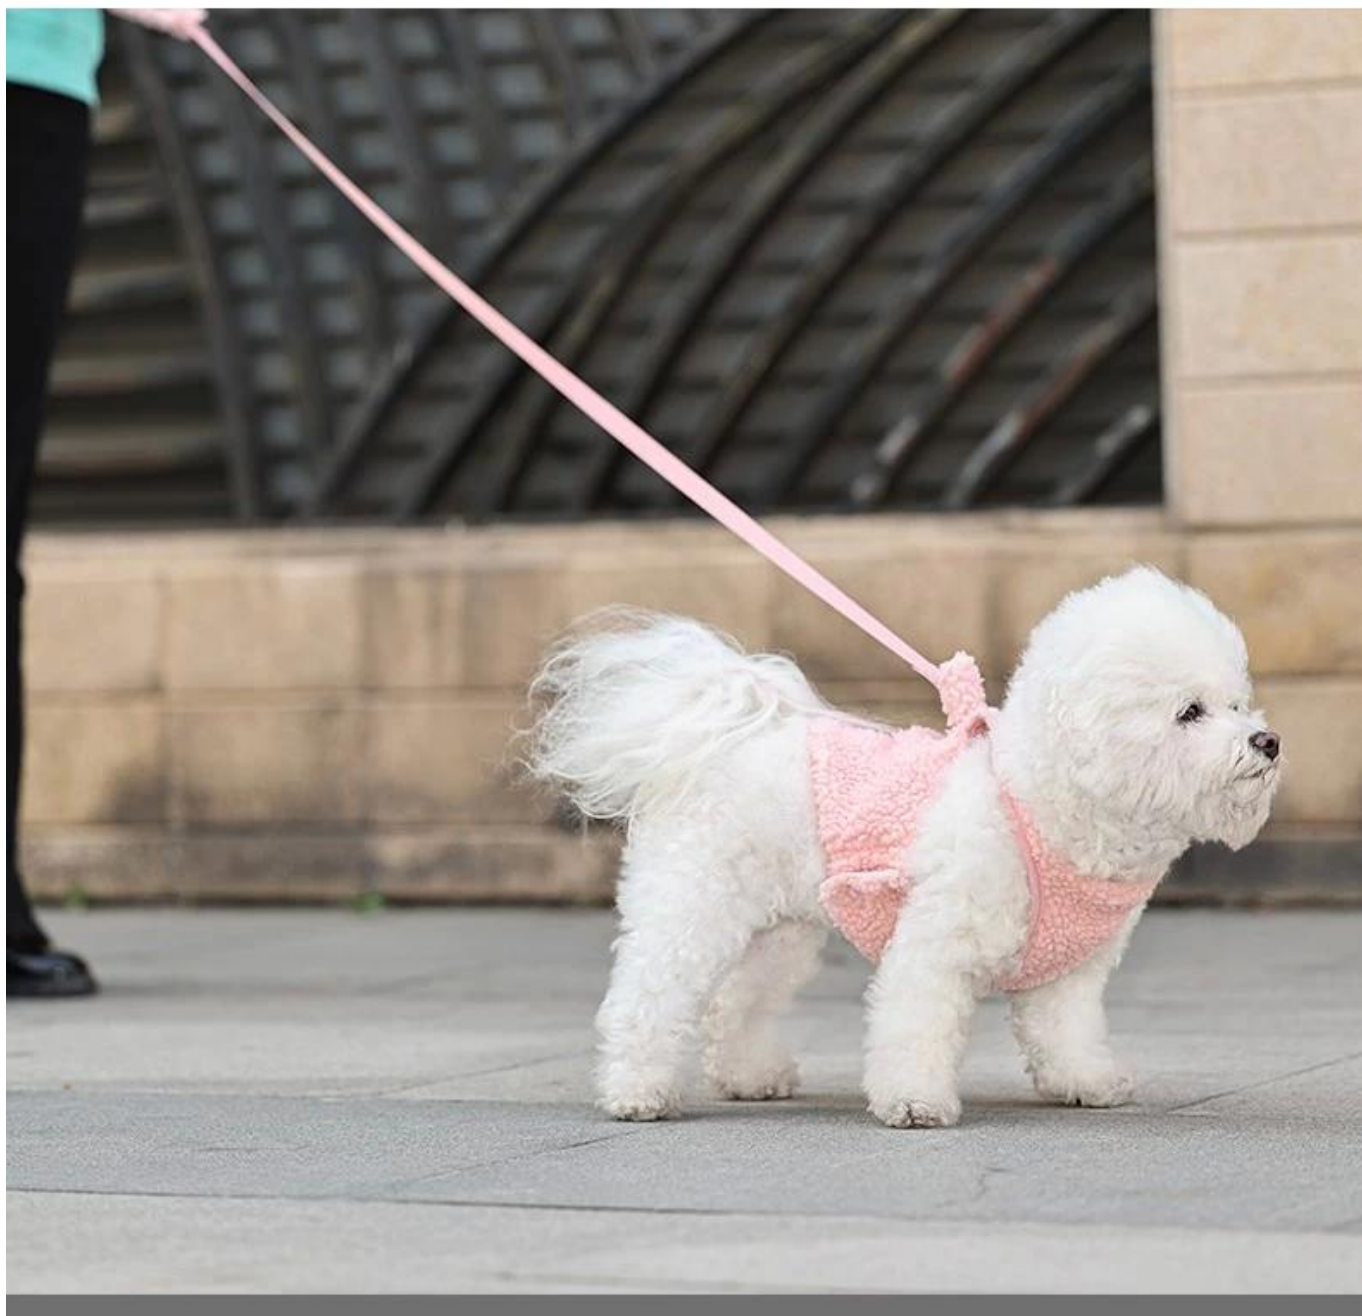

PRODUCT SHOT