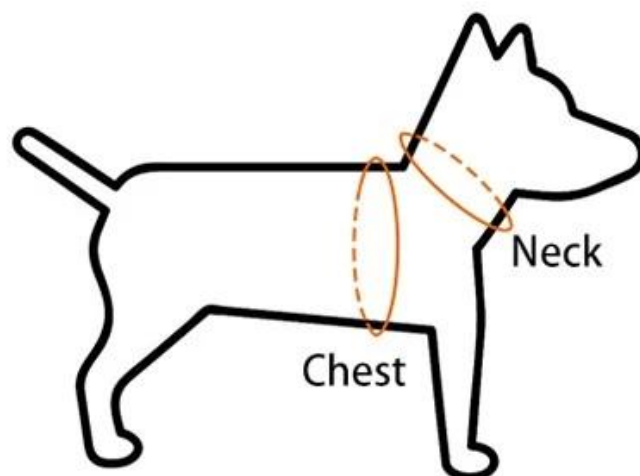

COLORS

**Pink**

---

SIZE

**S, M, L**

---

# Size Chart

Size	Neck	Chest
S	13.4" /34cm	17.3-18.9" /44-48cm
M	14.2" /36cm	18.1-19.3" /46-49cm
L	21.7" /55cm	21.3-22.8" /54-58cm

Leash length: 61.4" /144cm