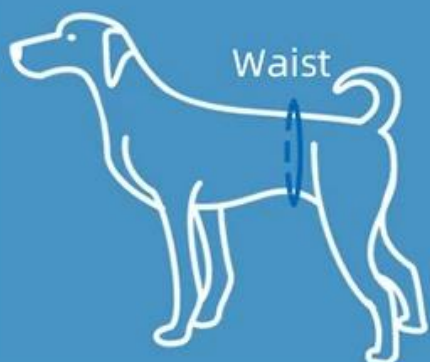

Large water absorption

Elastic air mesh , breathable

Adjustable with adhesive closure

MODEL DISPLAY

MALE DOG WRAP SIZE CHART

S
Waist
11.8-15.7in
30-40cm

M
Waist
14.2-20.5in
36-52cm

L
Waist
18.9-25.2in
48-64cm

TIPS:

- ▶ Please refer to our size chart and measure the dog's waist circumference before placing the order.
- ▶ Suppose your dog is in between sizes, factor in their weight.
- ▶ A heavier dog, please go up a size, a skinnier dog, go down a size.

COLORS

BEIGE

BLACK

GREY

PRODUCT DETAILS

Leakage proof

The quickly absorbent pad is sewn into the diaper and has a leak-free outer layer to keep rugs, carpets, upholstered chairs and sofas dry. Leakage free.