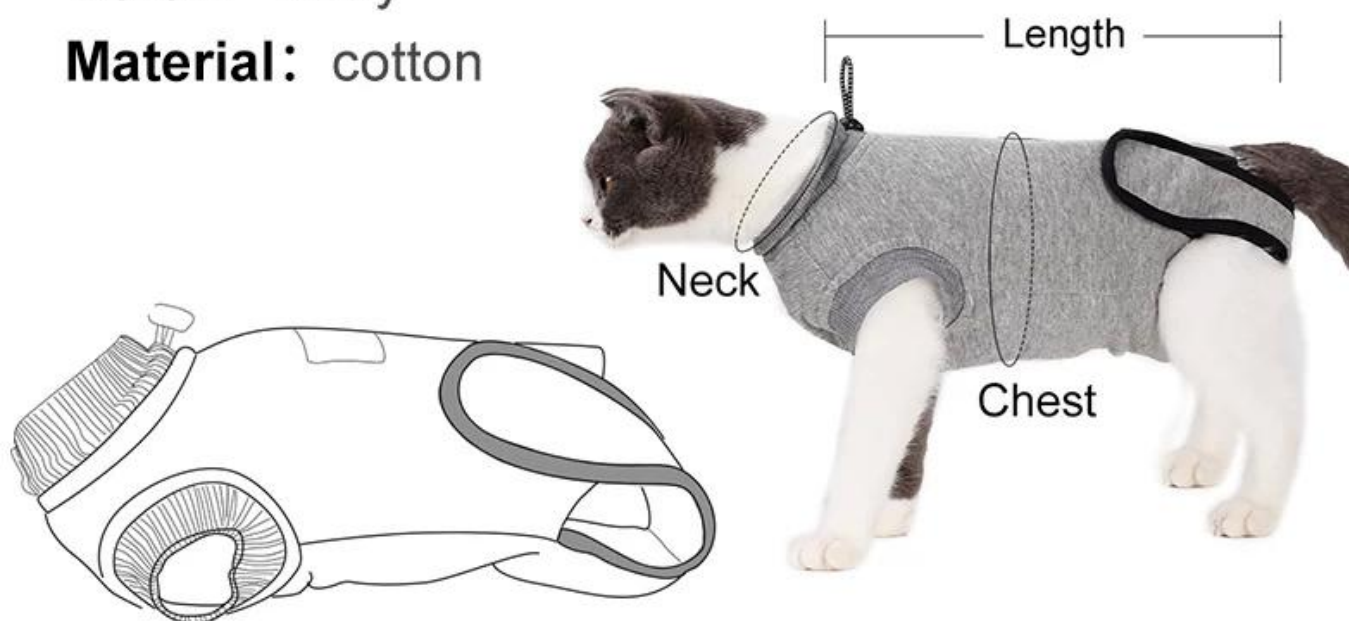

Product information

Brand: DogLemi

Name: Recovery Cat Suit

Item NO: PC60027

Size: XXS, XS, S, M

Color: Grey

Material: cotton

Size	Neck(cm)	Chest(cm)	Length(cm)	Fit for weight
XXS	24	27	25-30	Kitten
XS	28	34	30-35	Kitten
S	32	39	35-40	3-5kg
M	36	48	40-45	Above 5kg