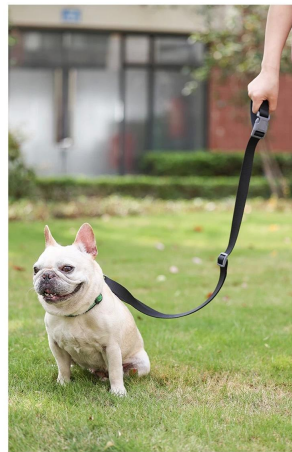

XXXXXXXXXX	
XXXX	
1. XXXXXXXXXXXXXXXXX	
2. Dogrul XXX	
3. XXXXXXXXXXXXXXXXXXXXXXXXXXXXXXXXXXXXXXX	
4. XXXXXXXXXXXXX	

PRODUCT INFORMATION

NAME

Pet Leash for riding on Car (PD20073)

MATERIAL

Polyester

COLORS

Pink/ Khaki/ Purple/ Red/ Black/ Yellow/ Green

SIZE

M Width: 0.8" / 2cm
L Width: 1" / 2.5cm
M/L Length: 31-55" (80-140cm)

COLORS

Green Khaki Yellow

Pink Black Red Purple

Adjustable slide buckle

360° spinning catch

PRODUCT DETAILS

Reinforce buckle

Durable imitation nylon band

PET LEASH FOR RIDING ON CAR

PRODUCT SHOT