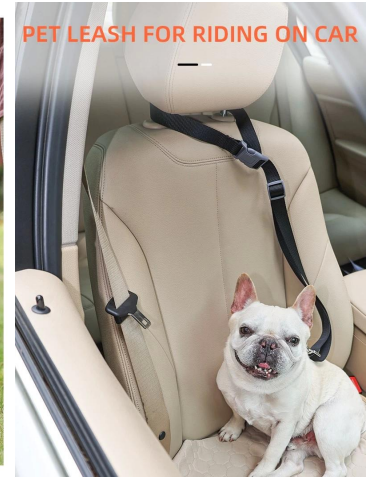

XXXXXXXXXX	
XXXX	
1. XXXXXXXXXXXXXXXXX	
2. Dogrul XXX	
3. XXXXXXXXXXXXXXXXXXXXXXXXXXXXXXXXXXXXXXX	
4. XXXXXXXXXXXXX	

PRODUCT INFORMATION

NAME

Pet Leash for riding on Car (PD20073)

MATERIAL

Polyester

COLORS

Pink/ Khaki/ Purple/ Red/ Black/ Yellow/ Green

SIZE

M Width: 0.8" / 2cm
L Width: 1" / 2.5cm
M/L Length: 31-55" (80-140cm)

COLORS

Green Khaki Yellow

Pink Black Red Purple

Adjustable slide buckle

360° spinning catch

PRODUCT DETAILS

Reinforce buckle

Durable imitation nylon band

PET LEASH FOR RIDING ON CAR

PRODUCT SHOT