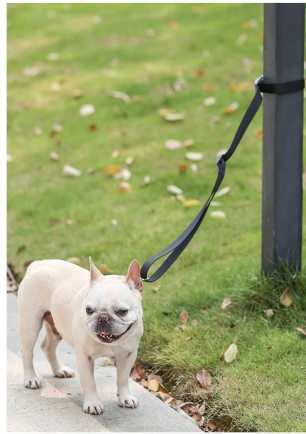

XXXXXXXXXX	
XXXX	
1. XXXXXXXXXXXXXXXXX	
2. Dogrul XXX	
3. XXXXXXXXXXXXXXXXXXXXXXXXXXXXXXXXXXXXXXX	
4. XXXXXXXXXXXXX	

PRODUCT INFORMATION

NAME

Pet Leash for riding on Car (PD20073)

MATERIAL

Polyester

COLORS

Pink/ Khaki/ Purple/ Red/ Black/ Yellow/ Green

SIZE

M Width: 0.8" / 2cm
L Width: 1" / 2.5cm
M/L Length: 31-55" (80-140cm)

COLORS

Green Khaki Yellow

Pink Black Red Purple

Adjustable slide buckle

360° spinning catch

PRODUCT DETAILS

Reinforce buckle

Durable imitation nylon band

PET LEASH FOR RIDING ON CAR

PRODUCT SHOT