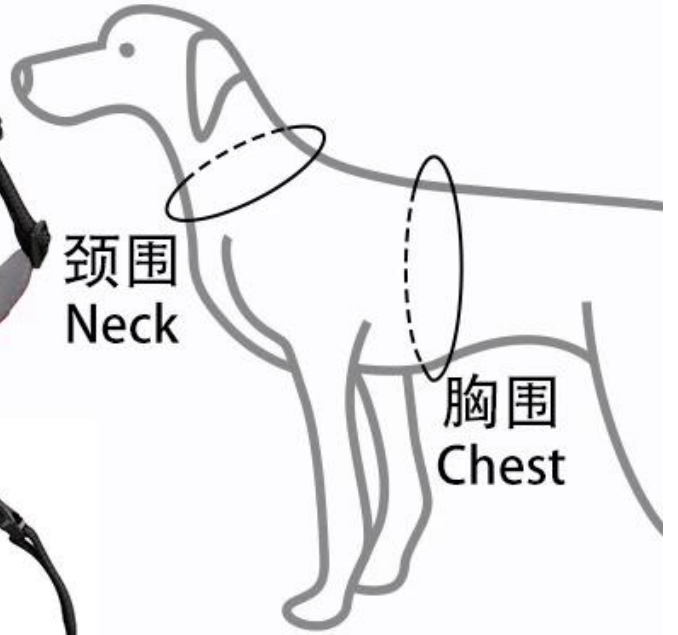

8. XXXXXXXXXXXXXXXXXXXX XXXXXXXXXXXXXXXXXXXX

DogLemí[®]

DogLemi®

DogLem®

DogLemz[®]

DogLemz®

SIZE	S	M	L	XL
颈围 (cm) Neck	30-46	36-58	42-68	50-82
胸围 (cm) Chest	44-56	46-68	56-78	64-92