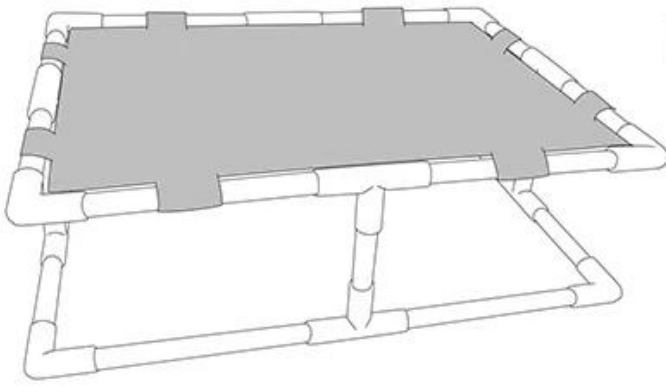

Details display

Plastic tubes

Cotton straps

Warm fleece on another side
Canvas strip on top

Installation instructions

- A: 15.5cm  x4
 - B: 18.5cm  x8
 - C: 26.5cm  x8
-  x8  x8

* Put the hammock strap loops hanging on the upper plastic tubes while installing the upper frame