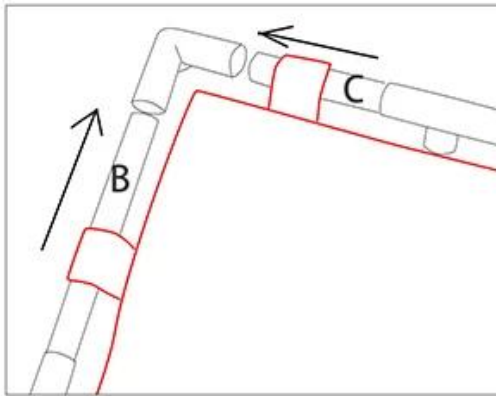

Details display

Plastic tubes

Cotton straps

Warm fleece on another side
Canvas strip on top

Installation instructions

- A: 15.5cm  x4
 - B: 18.5cm  x8
 - C: 26.5cm  x8
-  x8  x8

* Put the hammock strap loops hanging on the upper plastic tubes while installing the upper frame