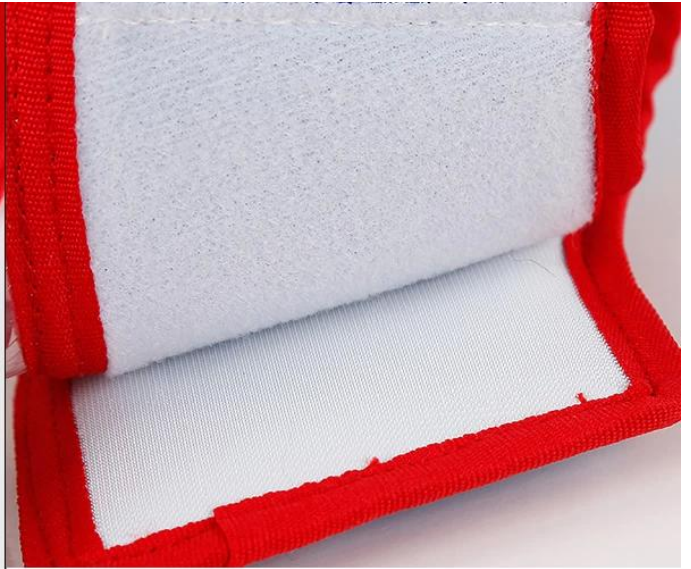

S

M

L

XL

Plastic buckle

Velcro on neck

DogLemi LOGO

Water resistant oxford fabric
Soft foam