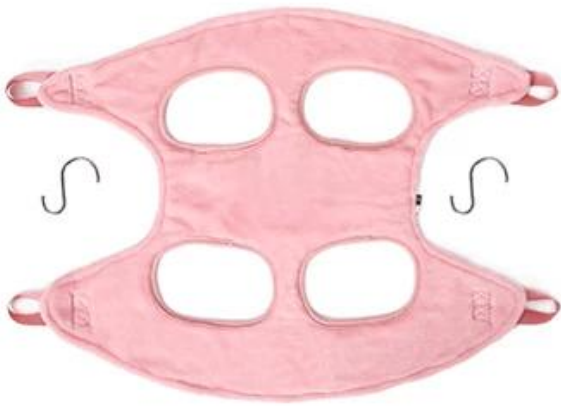

# Dog Grooming Hammock Helper

Medical Helper

Grooming Helper

Calming Pet Hammock

## Product information

**Brand:** DogLemi

**Name:** Dog Grooming Hammock Helper

**Item NO:** PD50094

**Size:** S/M/L

**Color:** PINK /GREY

**Material:** Fleece

### Size

**Packing**

Size	Length(inch/cm)	Width(inch/cm)
S	18.5/47	22.4/57
M	19.3/49	28.3/72
L	22.0/56	31.5/80

## Colors

▲ Pink

▲ Grey

Details display

**2 “S” hooks are included  
extra double sewing**

**Soft fleece**

Model display

model length 35cm/weight 9kg dress S