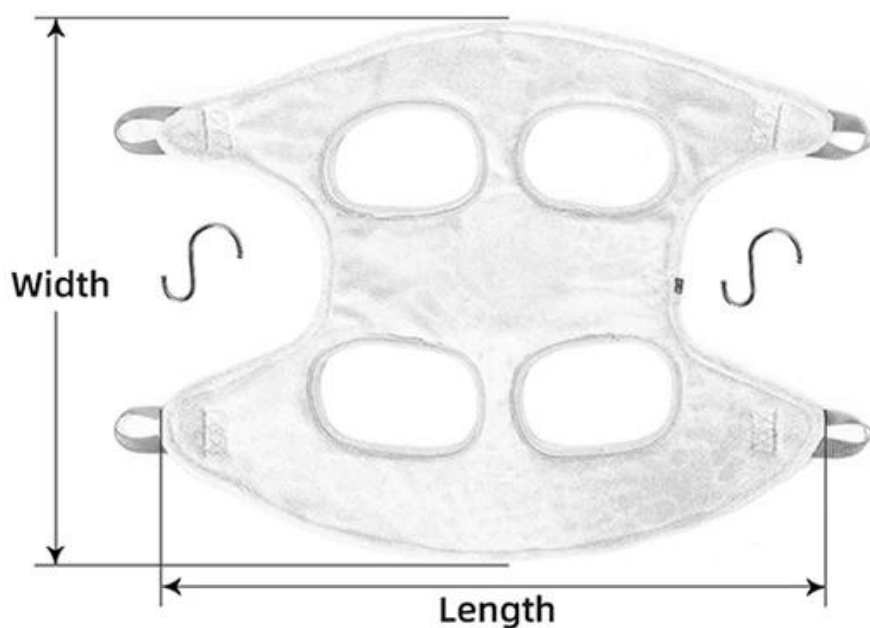

## Product information

**Brand:** DogLemi

**Name:** Dog Grooming Hammock Helper

**Item NO:** PD50094

**Size:** S/M/L

**Color:** PINK /GREY

**Material:** Fleece

### Size

**Packing**

Size	Length(inch/cm)	Width(inch/cm)
S	18.5/47	22.4/57
M	19.3/49	28.3/72
L	22.0/56	31.5/80

## Colors

▲ Pink

▲ Grey

Details display

**2 “S” hooks are included  
extra double sewing**

**Soft fleece**

Model display

model length 35cm/weight 9kg dress S