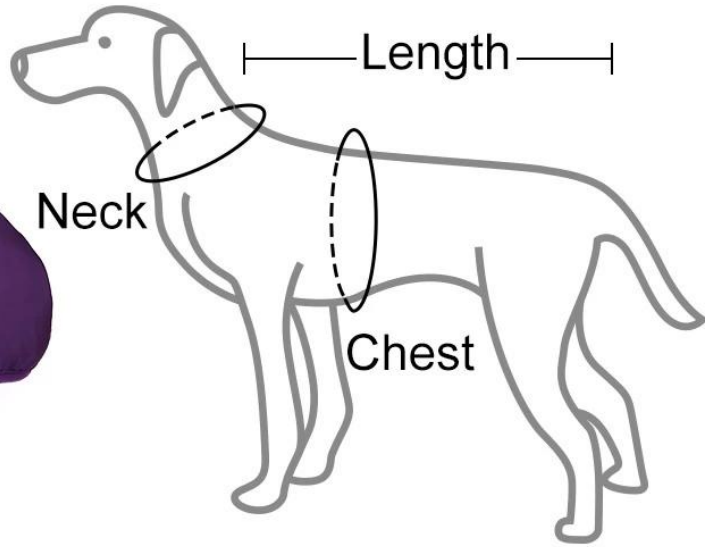

Collar

Size	Neck(cm)	Chest(cm)	Length(cm)	Collar(cm)	Weighth
S	38	28-52	30	10	150g
M	45	40-70	33	11	180g
L	48	50-80	41	14	210g
XL	56	64-96	53	16	300g
2XL	59	70-102	61	17	330g
3XL	64	80-110	69	19	420g

Water proof zipper

Warm Plush Neck Collar

DogLemi rubber logo

Water resistant Uper

Elastic brim

Reflecting Band

Extra inlay filling

Hidden adjustable plastic buckle

Plastic band for leg

Warm and Thick Fleece inner

## 2. Warm and Thick Fleece inner

DogLemr®

1. Water proof zipper

2. Water resistant Uper

3. Hidden adjustable plastic buckle

4. Avoid clipping dog hair