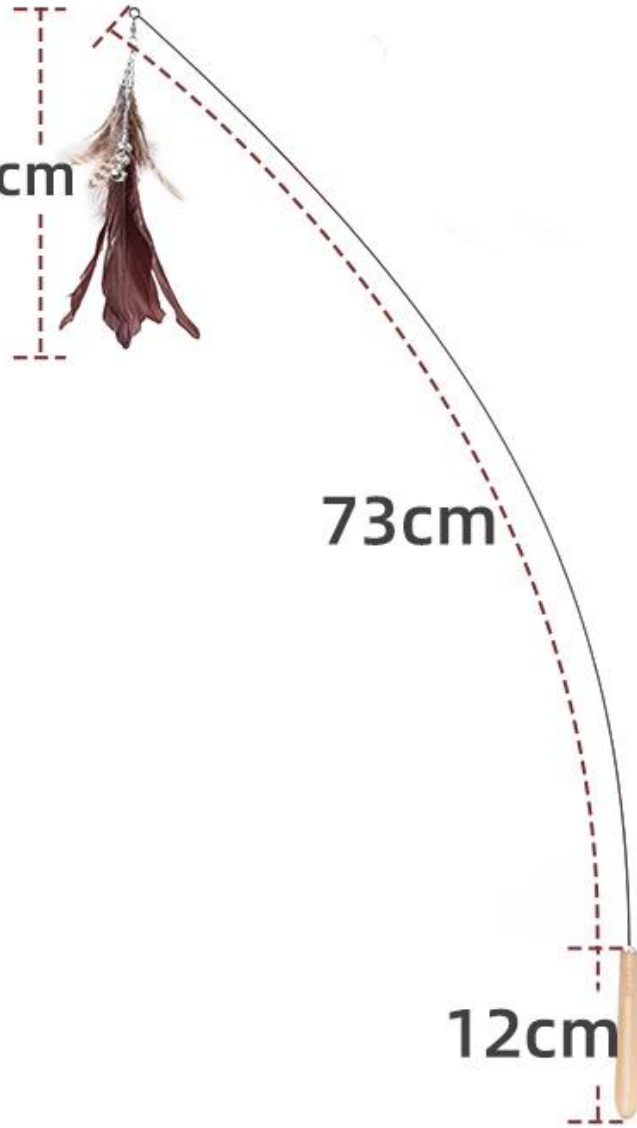

# Feather Cat Teaser

---

20cm

73cm

12cm

CatLemi | Model show