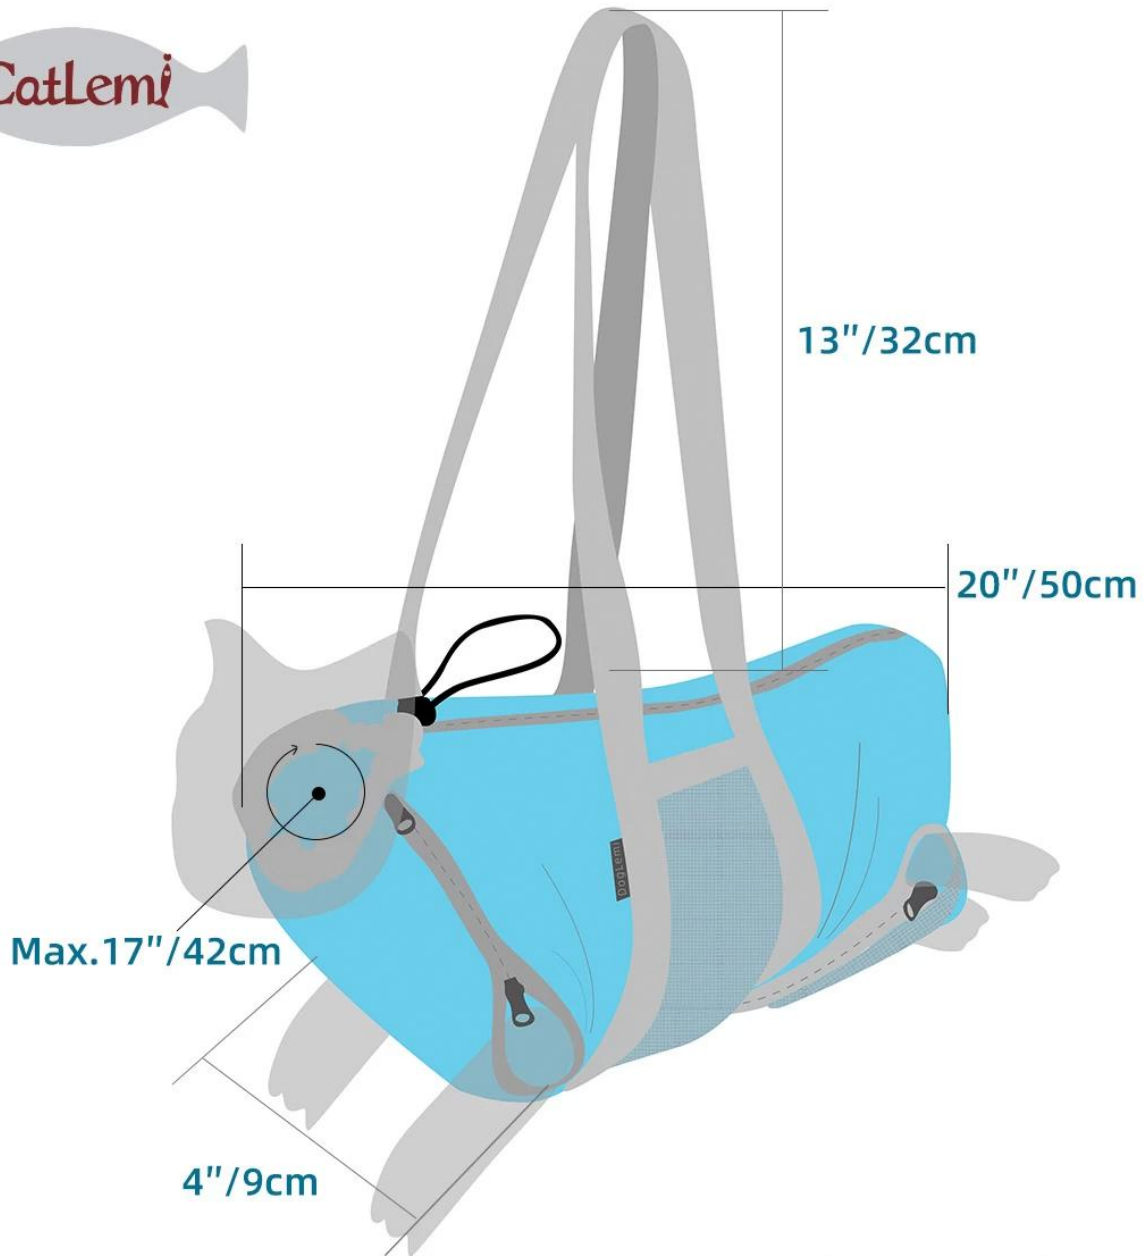

you from the cat.

▲ TRAVEL

  
MEDICAL CHECK ▶

▼ GROOMING

**Max. cat's weight: 6kg**