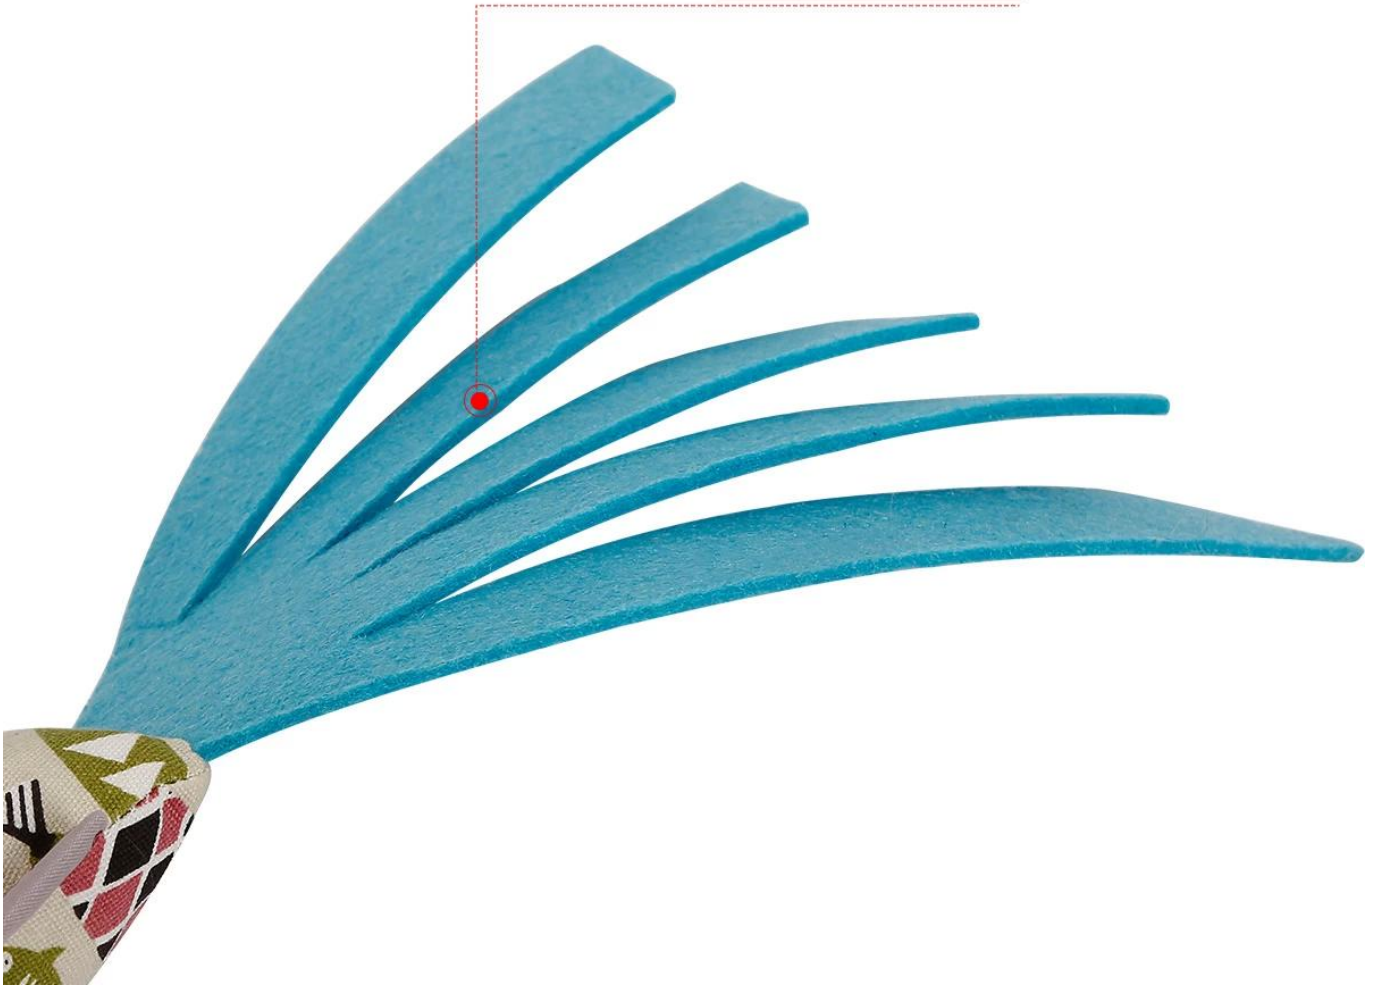

猫薄荷的作用短暂，不会产生依赖，也不会有副作用哦

猫薄荷添加在内

Nature Felt Tail

Fish Fins

Packing Details

| individual Packing Pic. | Size | Single Weight(g) | Single Packing Size (L*W*H) CM | PC/ctn | GW/ctn (kg) | Mastercarton Size (L*W*H) CM |
|---|------|------------------|--------------------------------|--------|-------------|------------------------------|
|  | U | 79 | 23*28*6 | 100 | 9.0 | 40*50*60 |
| Hangtag + barcode sticker +PP bag | | | | | | |