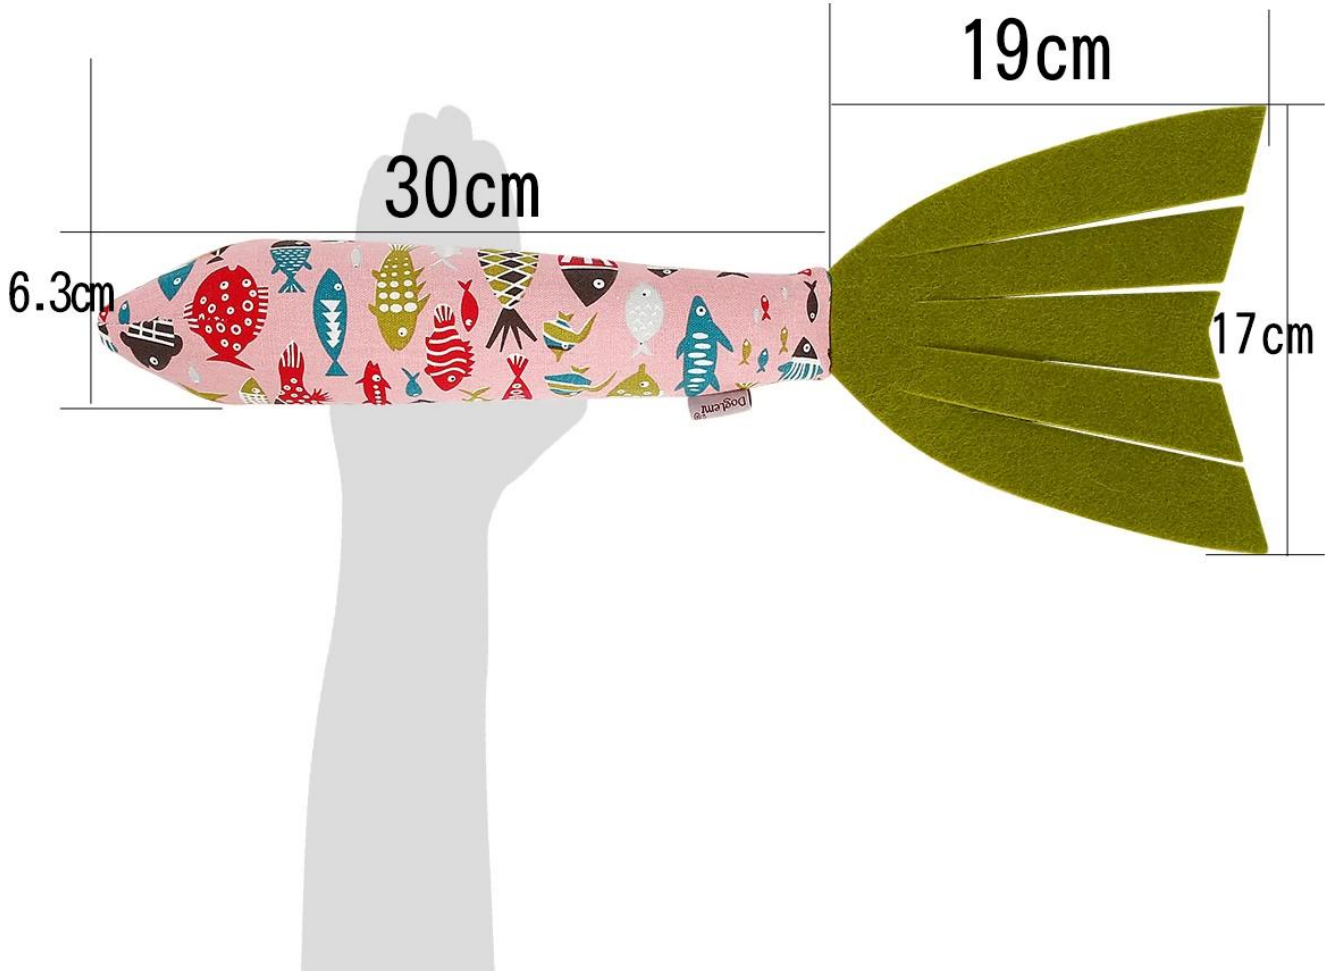

猫薄荷的作用短暂，不会产生依赖，也不会有副作用哦

猫薄荷添加在内

Nature Felt Tail

Fish Fins

Packing Details

| individual Packing Pic. | Size | Single Weight(g) | Single Packing Size (L*W*H) CM | PC/ctn | GW/ctn (kg) | Mastercarton Size (L*W*H) CM |
|---|------|------------------|--------------------------------|--------|-------------|------------------------------|
|  | U | 79 | 23*28*6 | 100 | 9.0 | 40*50*60 |
| Hangtag + barcode sticker +PP bag | | | | | | |