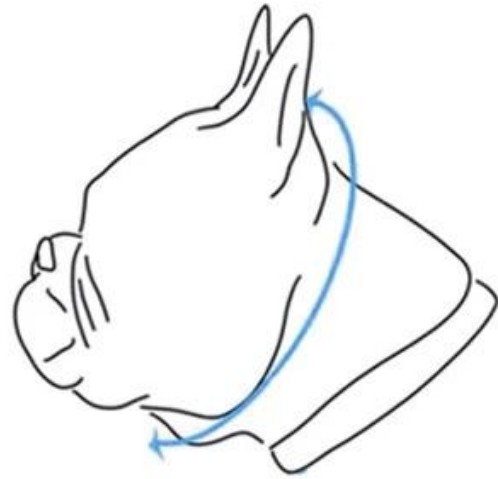

DogLemir®

BREATHABLE SOFT MESH

WIDE FIELD OF VISION

**PREVENT FROM BITING,
MISTAKE EATING, BARKING**

SIZE CHART

This product is suitable for English Bulldog, French Bulldog, Bully Pug and other Flat Face Dog.

NOTE: This product is not suitable for dogs with long snout.

Head Circumference

Use a soft tailor's tape, measure under your dog's chin around to right in behind of the ears

Size	Head Circumference	
S	23-31cm/9"-12"	Shih-Tzu, Pekingese, Tibetan-Spaniel
M	28-43cm/11"-17"	French Bulldog, Pug, Boston Terrier
L	38-64cm/15"-25"	Boxer, Pitbull, Shar-Pei, English Bulldog, Mastiff