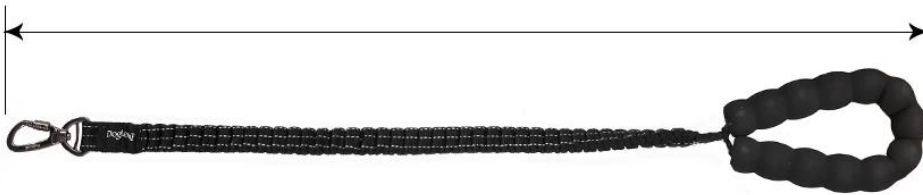

DogLemí®

Anti Shock Bungee Dog Leash

🐾 High elastic 🐾 Strong 🐾 Comfort

MIN:73cm

MAX:110cm

DogLemi®