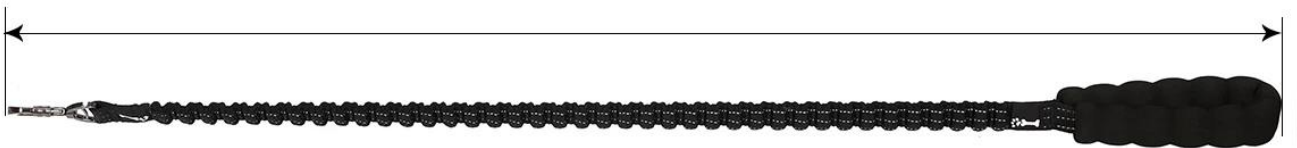

DogLemí®

Anti Shock Bungee Dog Leash

🐾 High elastic 🐾 Strong 🐾 Comfort

MIN:73cm

MAX:110cm

DogLemi®