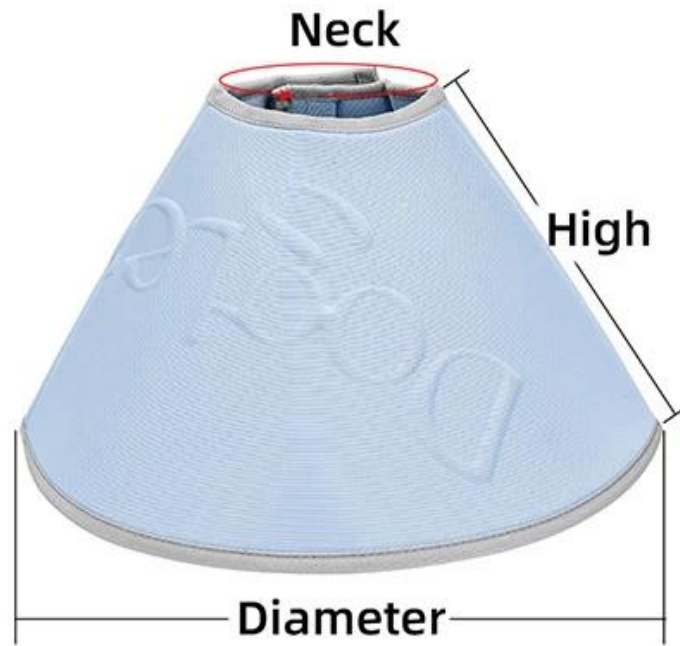

Pet E Collar

Soft Recovery Cone for Pets

Recovery Comfortable

Massage

Easy clean

Comfortable

Dog&Cat

**Massage Effect: with shaped dots inside
of the collar , make your dog's neck
increase blood circulation and stay comfortable**

COLORS:

Size	Neck	High	Diameter
XS	5"-6"/12-16cm	5"/13cm	5"-8"/13-19cm
S	6"-8"/16-20cm	6"/16cm	8"-10"/20-26cm
M	8"-10"/20-25cm	8"/20cm	10"-12"/25-31cm
L	10"-13"/26-32cm	10"/25cm	14"-16"/35-41cm
XL	13"-16"/33-41cm	12"/30cm	14"-18"/36-45cm