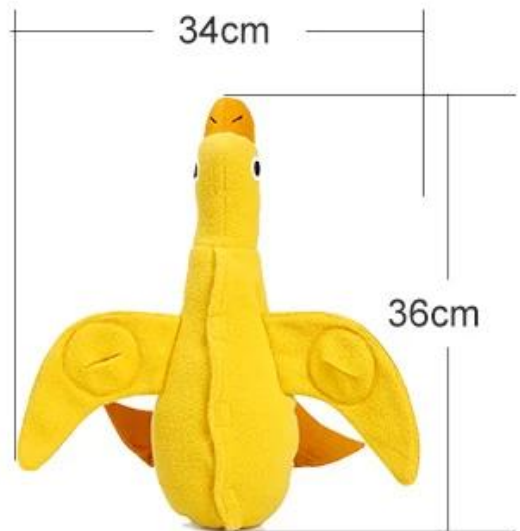

Brand: DogLemi

Name: Duck Pet Toy

Item ID: DD01284

Size: 34*36cm

Color: Yellow

Material: fleece+Cotton

Details display

Soft fleece outer

With holes on wings

With velcro opening ,
extra velcro inside for less difficulty too

Soft polyester stuffing,
with squeaker inside

Model display

Packing Details

individual Packing Pic.	Size	Single Weight(g)	Single Packing Size (L*W*H) CM	PC/ctn	GW/ctn (kg)	Mastercarton Size (L*W*H) CM
	U	127	17*37*10	70	9.9	60*40*50
Hangtag + barcode sticker +PP bag						