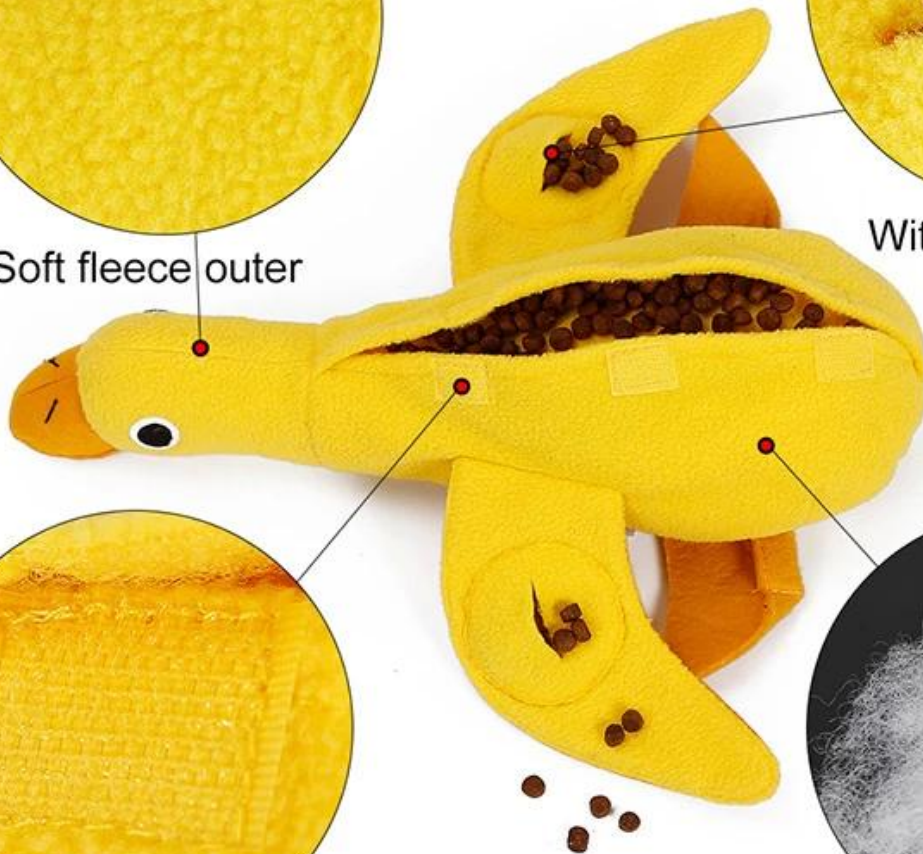

10mins snuffling = **1 hour** running

🐾 With squeaker

🐾 Snuffle training

🐾 Have fun

1. Add velcro peice to have less difficulty

2. Put inside food or snack

3. Snuffle training and play

Product information

Brand: DogLemi

Name: Duck Pet Toy

Item ID: DD01284

Size: 34*36cm

Color: Yellow

Material: fleece+Cotton

Details display

Soft fleece outer

With holes on wings

With velcro opening ,
extra velcro inside for less difficulty too

Soft polyester stuffing,
with squeaker inside

Model display

Packing Details

individual Packing Pic.	Size	Single Weight(g)	Single Packing Size (L*W*H) CM	PC/ctn	GW/ctn (kg)	Mastercarton Size (L*W*H) CM
	U	127	17*37*10	70	9.9	60*40*50
Hangtag + barcode sticker +PP bag						