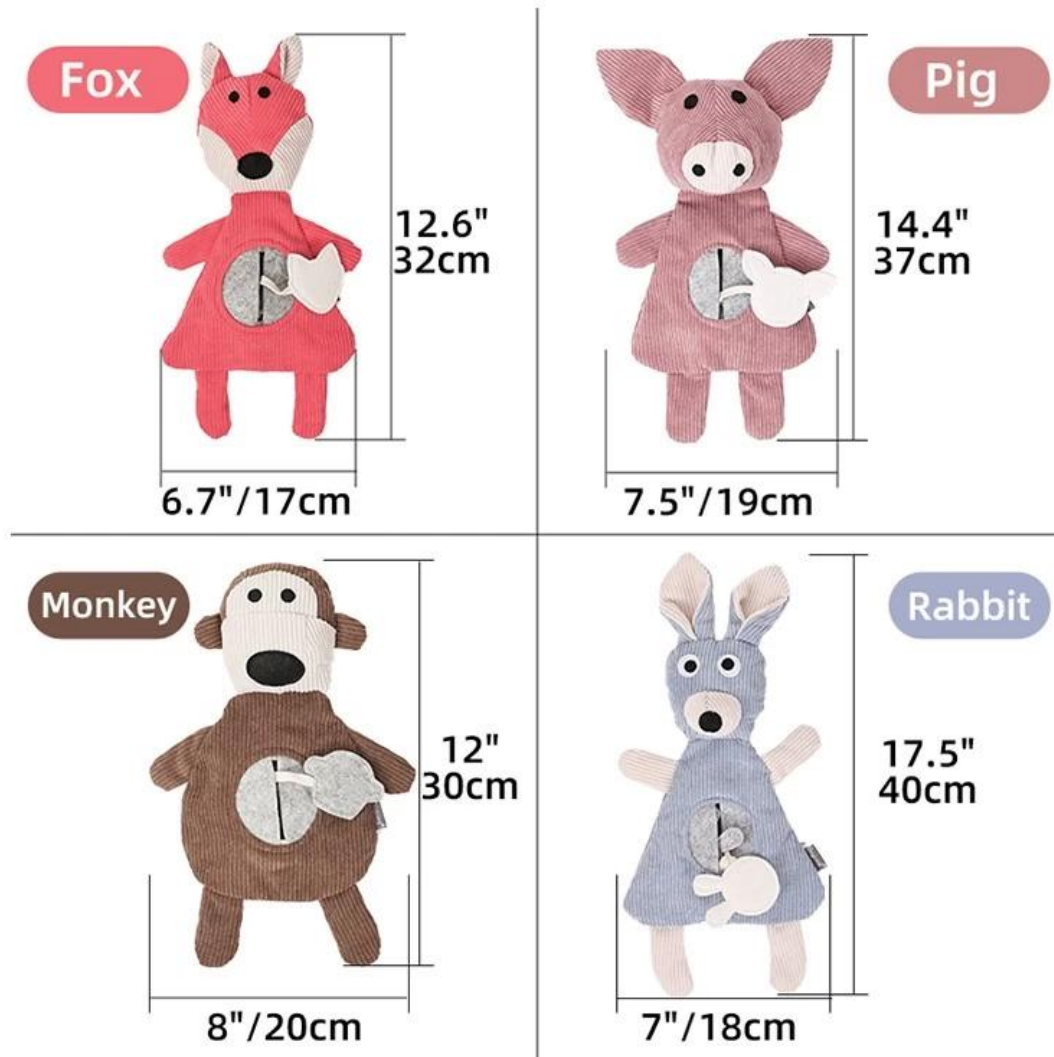

Colors and Size

10mins snuffling $\approx$ 1 hour running

Snuffle Training

IQ Training

Have Fun