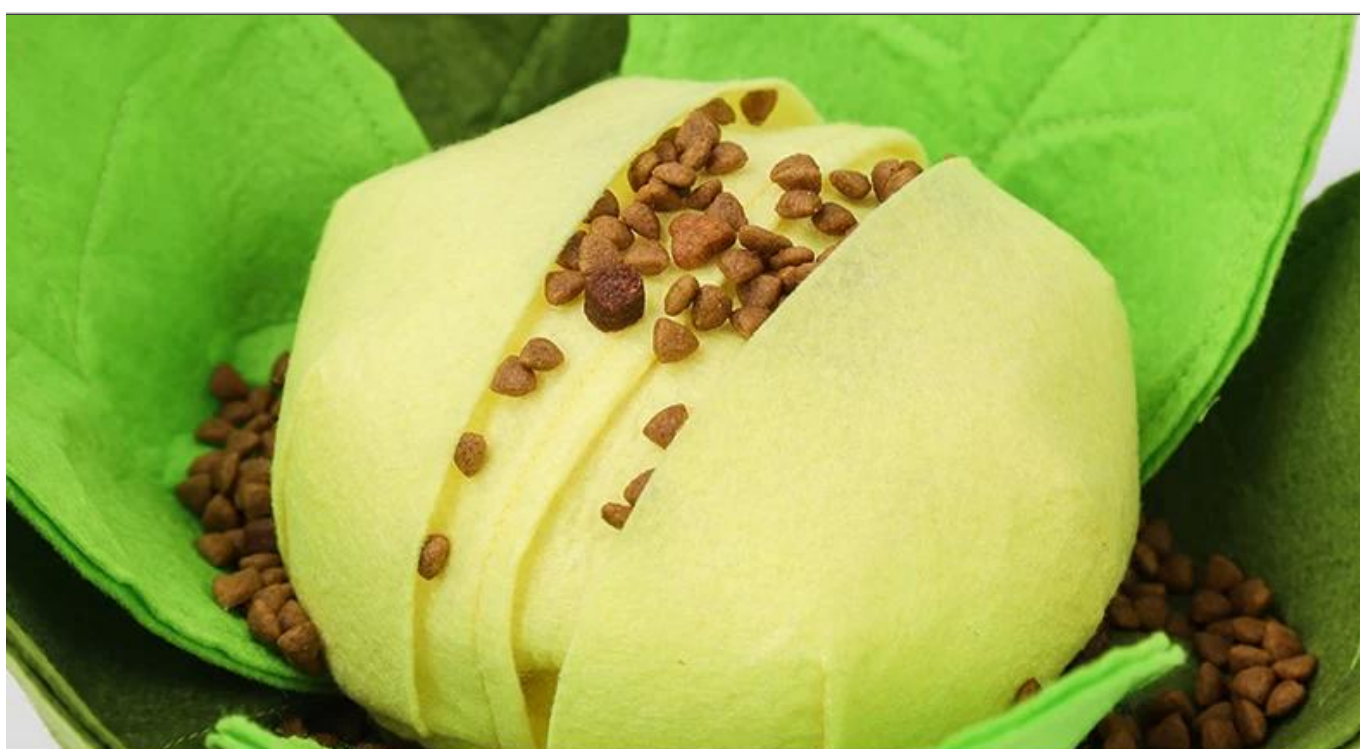

———— DogLemi ————

Dog Toy Cabbage

🐾 IQ TREAT

🐾 PLAY

🐾 SNUFFLE

Details display

Nature felt, Leaf

Pockets to put dog treats or food

Removable pocket ball with closure