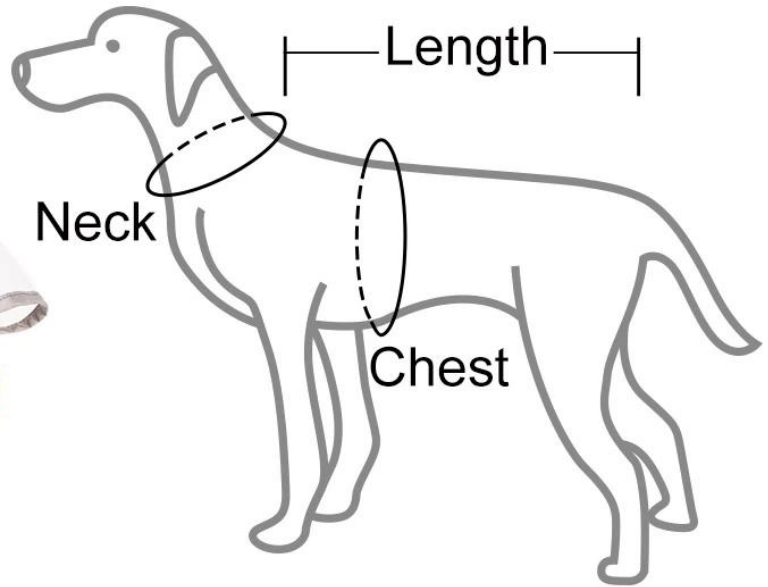

XXXX/ XX

1. XXXXXXXXXXXXXXXX100%XXXX
2. XXXXXXXX EVA XXXXXXXXXXXXXXXX
3. XXXXXXXXXXXXXXXXXXXXXXXX
4. XXXXXXXXXXXXXXXX
5. XXXXXXXXXXXXXXXXXXXXXXXX
6. XXXXXXXXXXXXXXXXXXXXXXXX
7. XXXXXXXXXXXXXXXXXXXXXXXX

DogLemir®

Size	Neck(cm)	Chest(cm)	Length(cm)
XS	32-38	34-42	28
S	34-42	42-50	31
M	38-48	50-58	36
L	44-54	52-62	41
XL	49-58	60-70	50
2XL	50-62	70-82	60
3XL	58-72	76-90	68