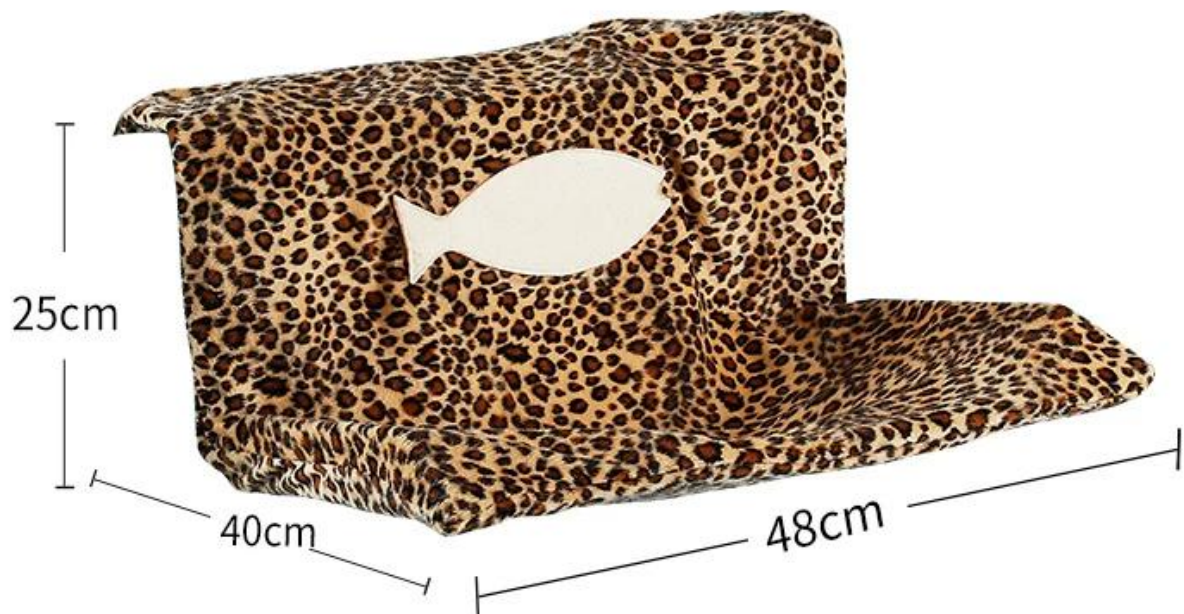

## Product parameters

Brand: DogLemi

Item NO: PC50013

Name: Cat rustle sack

Size: 48x40x25CM

Material: plush cloth + iron

Color: gray, beige, leopard print

 **C**olor show