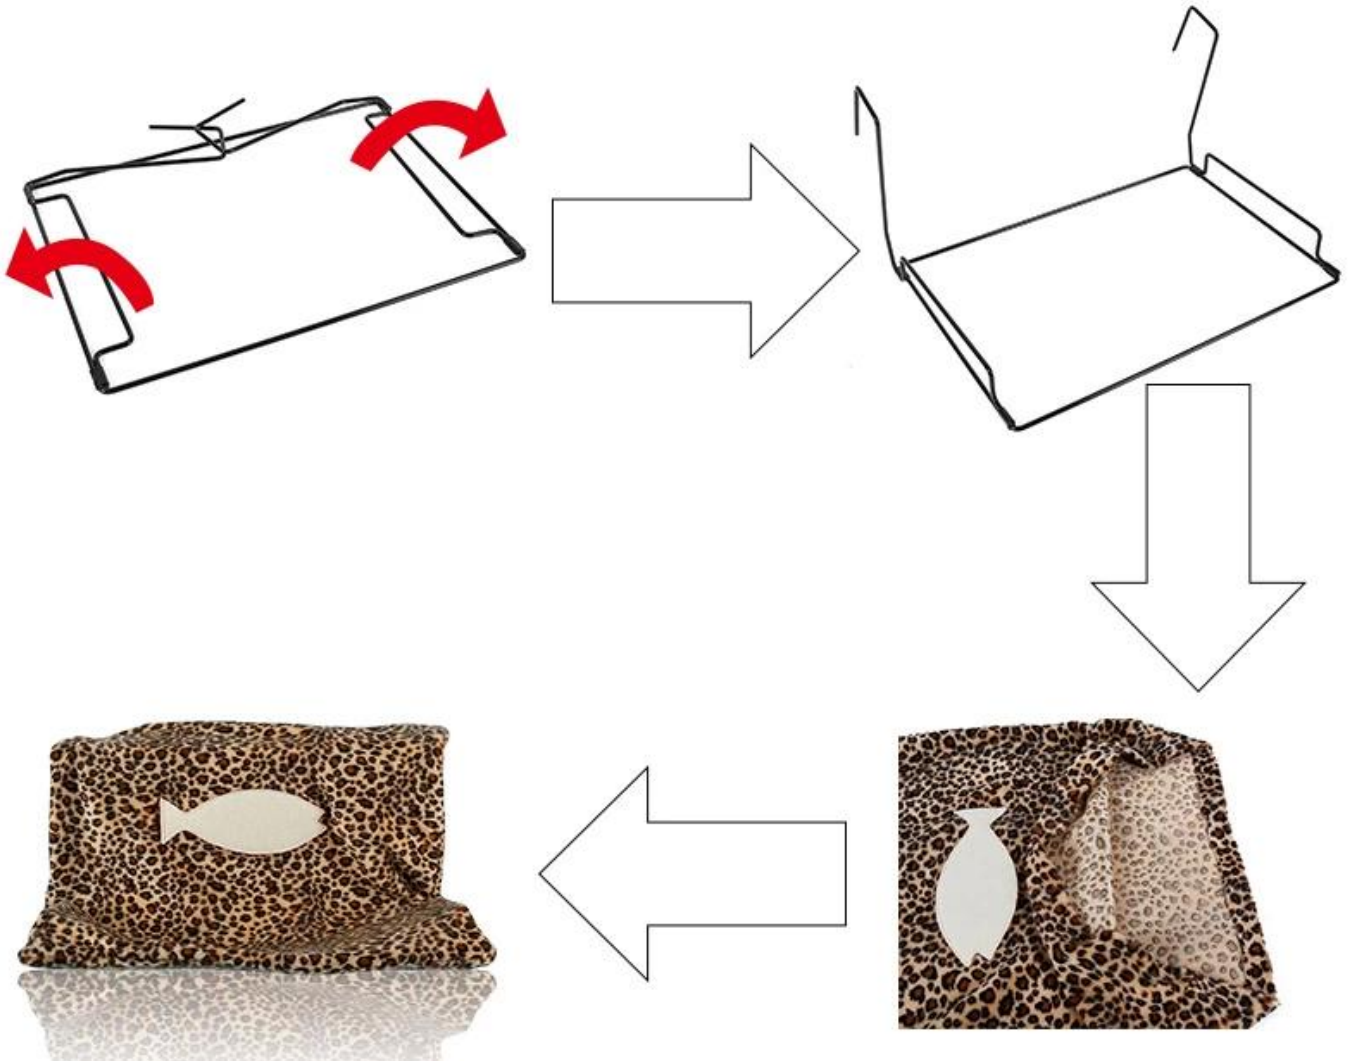

Installation steps