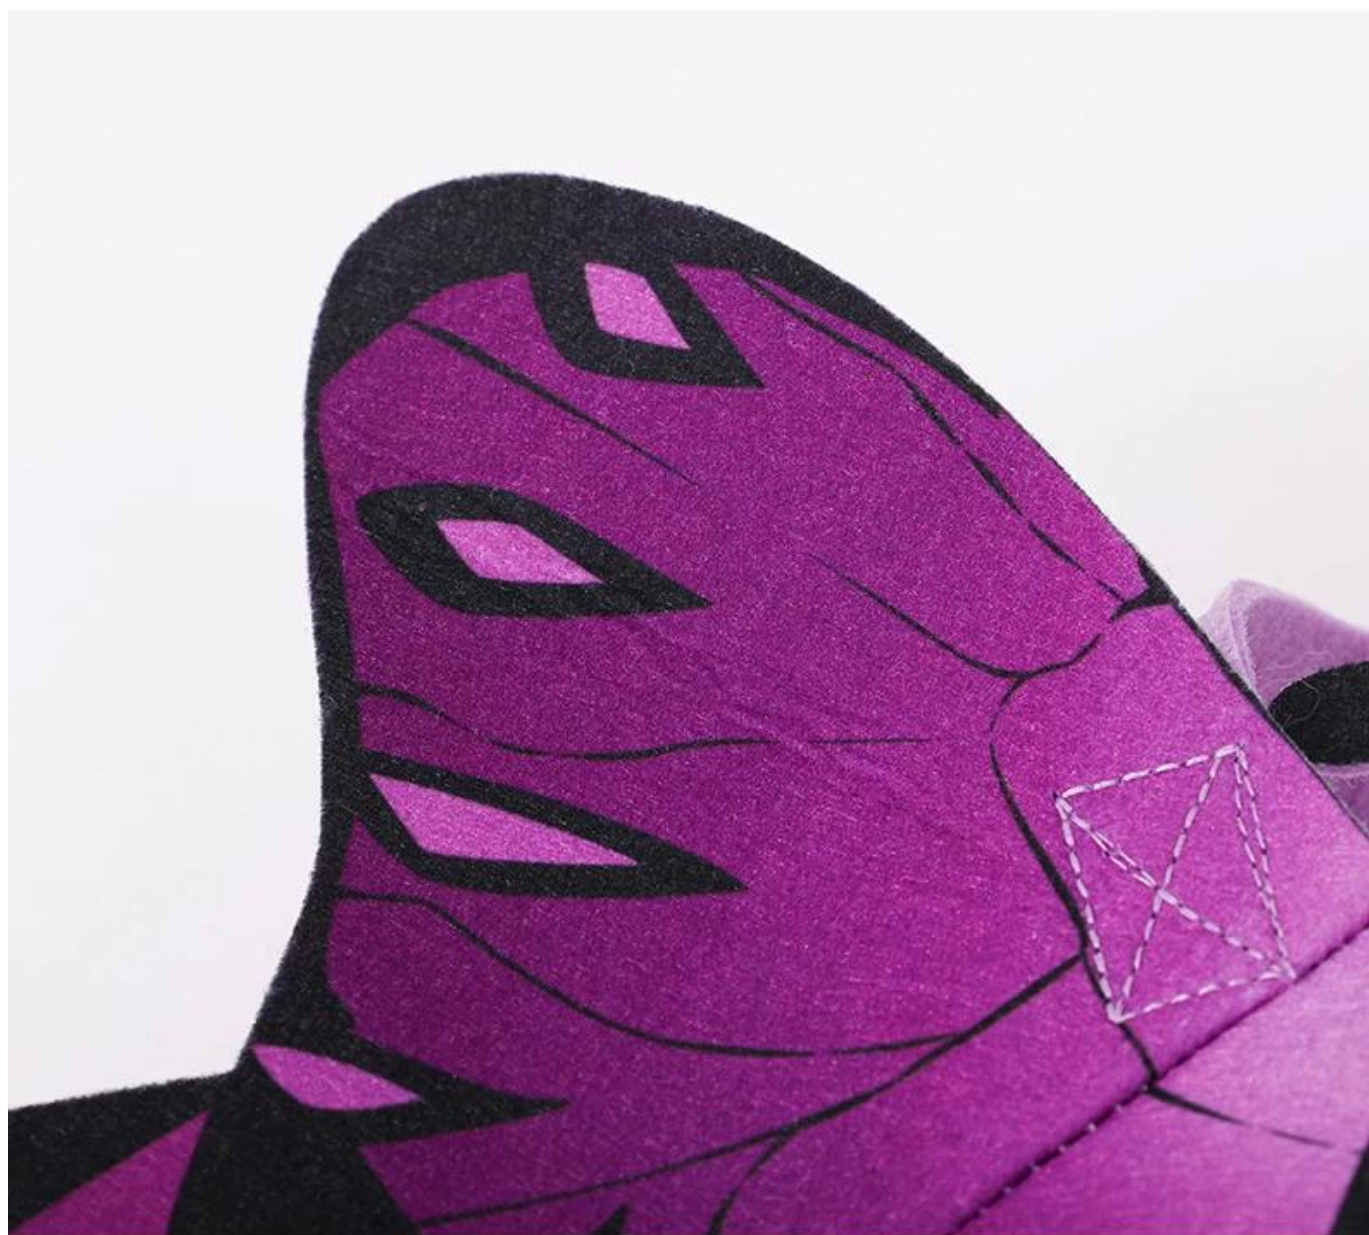

Felt material

轻盈环保毛毡布

Adjustable neck and chest with adhesive closure

便捷魔术贴调节颈/胸围

Butterfly Design

仿真蝴蝶造型/图案

模特展示

Model show