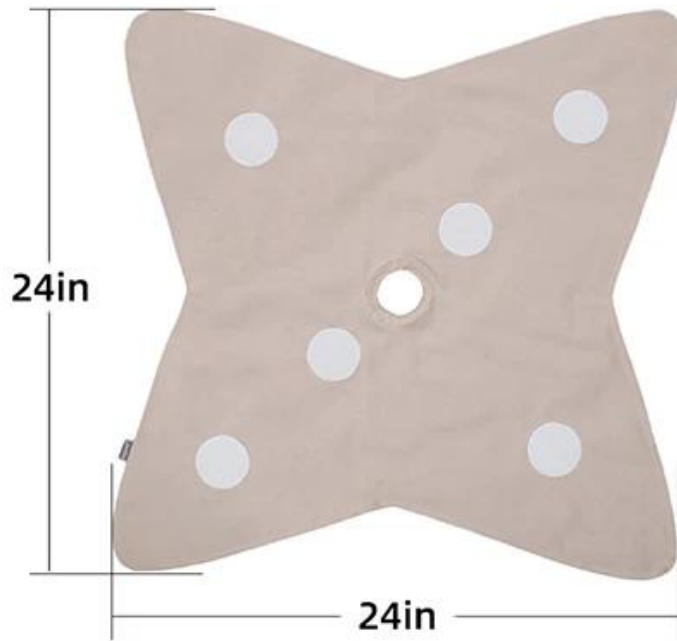

2.Medume level option

3.High level option

13*13in

12*12in

11*11in

BEIGE

[Colors] -----

BEIGE BLUE

GREEN PURPLE

ORANGE BLUE

Details display

Eco-friend felt

清爽牛津布，防泼水，易清洁

Durable oxford fabric easy to clean

Soft closure for fitting snuffle parts

Model display