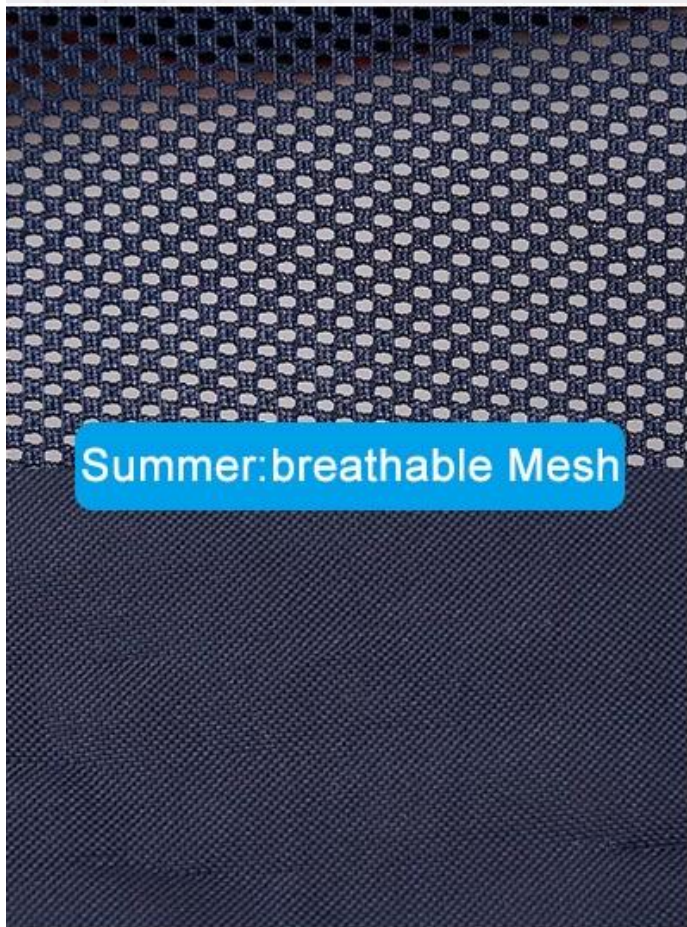

Max. weight of each Level is 7kg

Winter

Summer:breathable Mesh

Winter:warm soft sheepskin

Product information

Brand: DogLemi

Name: 2 Lever Cat Hammock

Item NO: PC50016

Size: 47*45*25

Color: RED,LEOPARD

Material: RED:Canvas+Polyester
LEOPARD:Polyester

RED

LEOPARD

Details display

Zinc Plated Hook

Oxford fabric,
hair free

Warm Leopard Plush

Warm Soft Sheepskin

PP Webbing

Zinc Plated Hook

Breathable Mesh

Star Design Canvas

PP Webbing

Oxford fabric, hair free