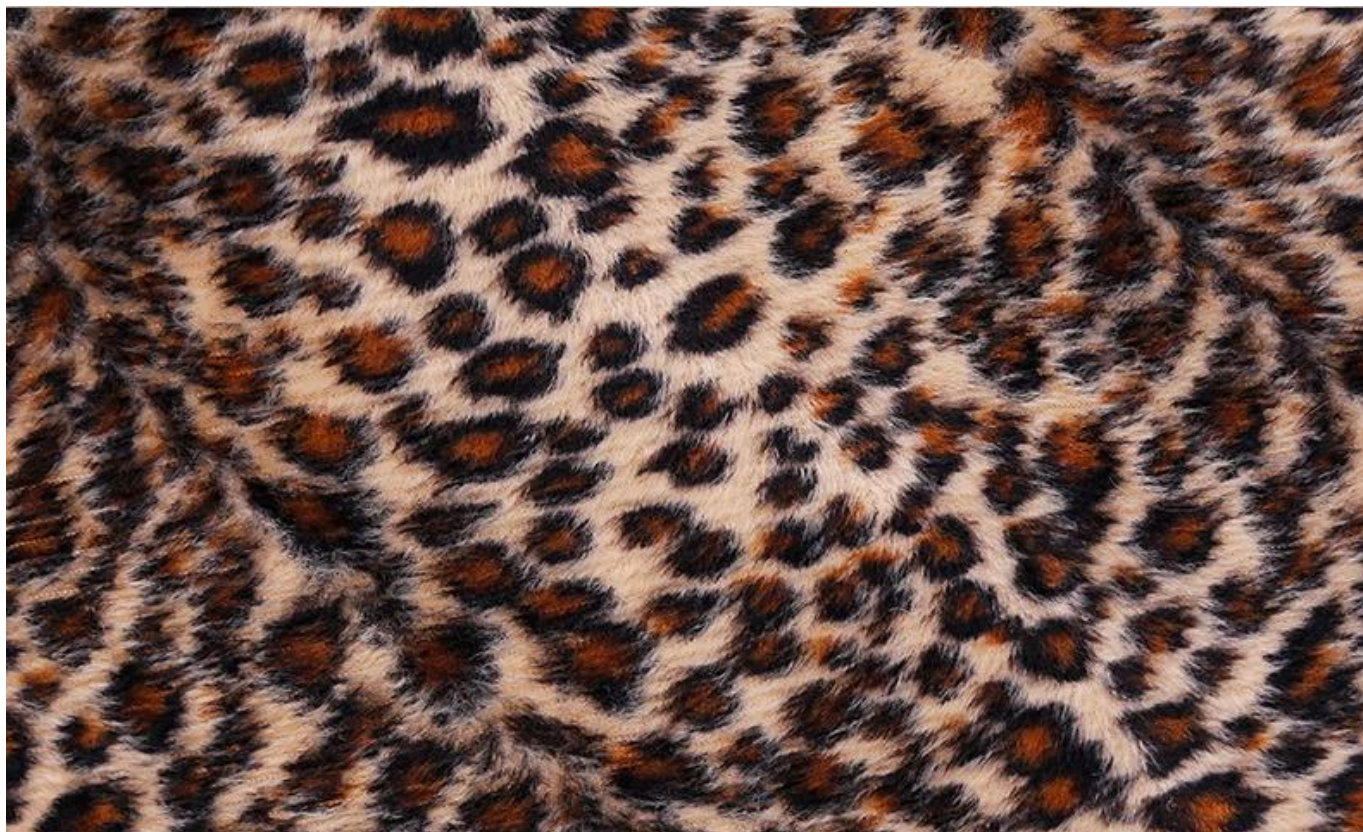

Size: 47*45*25

Color: RED,LEOPARD

Material: RED:Canvas+Polyester
LEOPARD:Polyester

RED

LEOPARD

Details display

Zinc Plated Hook

Oxford fabric,
hair free

Warm Leopard Plush

Warm Soft Sheepskin

PP Webbing

Zinc Plated Hook

Breathable Mesh

Star Design Canvas

PP Webbing

Oxford fabric, hair free