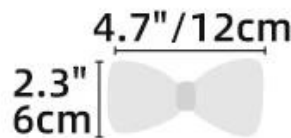

COLORS

BLACK

WHITE

LEOPARD

COLOR

Size Chart

	Harness Size			
	Size	XS	S	M
Neck	11.8"	15.7"	19.7"	22"
	30 cm	40cm	50 cm	56 cm
Chest	15.7"	19.7"	23.6"	31.5"
	40 cm	50 cm	60 cm	80 cm

	Collar Size			
	Size	XS	S	M
Neck	7.9-11.8"	13-19.7"	13-19.7"	15-22"
	20-30 cm	33-50 cm	33-50 cm	38-56 cm
Width	0.8"	0.8"	1"	1"
	2 cm	2 cm	2.5 cm	2.5 cm

	Leash Size			
	Size	XS	S	M
Length	5 ft	5 ft	5 ft	5 ft
	150 cm	150 cm	150 cm	150 cm
Width	0.8"	0.8"	1"	1"
	2 cm	2 cm	2.5 cm	2.5 cm

Poop bag dispenser

Poop bag dispenser with color matching, stylish, fashionable and also convenient for outdoor poops.