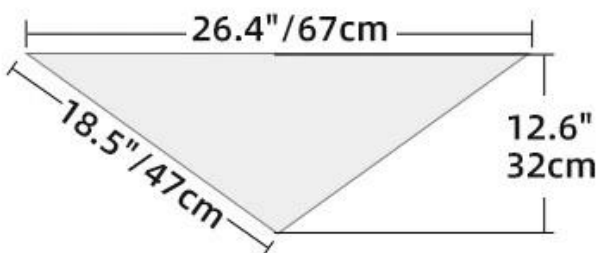

COLORS

BLACK

WHITE

LEOPARD

COLOR

Size Chart

	Harness Size			
	Size	XS	S	M
Neck	11.8"	15.7"	19.7"	22"
	30 cm	40cm	50 cm	56 cm
Chest	15.7"	19.7"	23.6"	31.5"
	40 cm	50 cm	60 cm	80 cm

	Collar Size			
	Size	XS	S	M
Neck	7.9-11.8"	13-19.7"	13-19.7"	15-22"
	20-30 cm	33-50 cm	33-50 cm	38-56 cm
Width	0.8"	0.8"	1"	1"
	2 cm	2 cm	2.5 cm	2.5 cm

	Leash Size			
	Size	XS	S	M
Length	5 ft	5 ft	5 ft	5 ft
	150 cm	150 cm	150 cm	150 cm
Width	0.8"	0.8"	1"	1"
	2 cm	2 cm	2.5 cm	2.5 cm

Poop bag dispenser

Poop bag dispenser with color matching, stylish, fashionable and also convenient for outdoor poops.