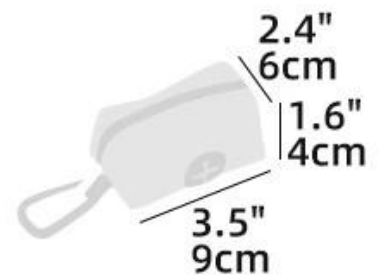

COLORS

BLACK

WHITE

LEOPARD

COLOR

Size Chart

	Harness Size			
	Size	XS	S	M
Neck	11.8"	15.7"	19.7"	22"
	30 cm	40cm	50 cm	56 cm
Chest	15.7"	19.7"	23.6"	31.5"
	40 cm	50 cm	60 cm	80 cm

	Collar Size			
	Size	XS	S	M
Neck	7.9-11.8"	13-19.7"	13-19.7"	15-22"
	20-30 cm	33-50 cm	33-50 cm	38-56 cm
Width	0.8"	0.8"	1"	1"
	2 cm	2 cm	2.5 cm	2.5 cm

	Leash Size			
	Size	XS	S	M
Length	5 ft	5 ft	5 ft	5 ft
	150 cm	150 cm	150 cm	150 cm
Width	0.8"	0.8"	1"	1"
	2 cm	2 cm	2.5 cm	2.5 cm

Poop bag dispenser

Poop bag dispenser with color matching, stylish, fashionable and also convenient for outdoor poops.