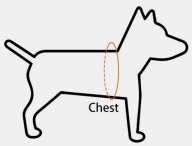

Features:

DISPOSABLE PROTECTIVE MASK
Super Light Little Pet Chest Harness

Superior Comfy Material

No Choke Design

PRODUCT INFORMATION

NAME

MATERIAL

Polyester

COLORS

Grey/ Tangerine/ Black

SIZE

S, M, L

PRODUCT SHOT

Size	Chest	Approx Weight
S	9.1"-11"	2.2-6.6 lbs
M	11"-13"	6.6-9.9 lbs
L	13"-15"	9.9-15.4 lbs

Leash: 60.6"

COLORS

PRODUCT DETAILS

Super Light Buckle/ D-ring
...

Comfortable Handle
...

Velcro adjust
...

Durable Leash
...

Breathable Comfortable Sponge
...

Metal Hook Clasp
...

ABOUT PACKAGING
Hangtag + barcode sticker+PP bag