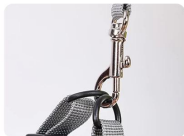

Breathable Comfortable Sponge
...

Metal Hook Clasp
...