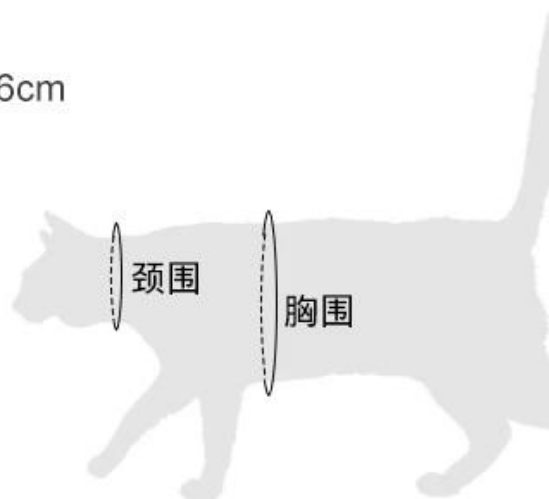

A cool Halloween cat accessory

Product Features / Features:

1. The material uses black felt cloth, the texture is light, and the cat wears no restraint.
2. The whole product is black, the lines are smooth and smooth, and the mysterious cool feeling of the bat is vividly displayed.
3. The neck and chest straps are designed with a Velcro fit and the size adjustment is very convenient.
4. The reinforced belt is used in the chest strap to make it more durable.
5. Give your proud cat a bat wings and create a fascinating back to kill it~

产品信息

Product information

品 牌：多乐米 (DogLemi)
名 称：万圣节蝙蝠宠物翅膀
款 号：PC60021
尺 寸：45x16cm
颜 色：黑色
材 料：毛毡布

Size	颈围(cm)	胸围(cm)
均码	24-36	36-42

细节展示

Details display

前脖固定带，魔术贴贴合设计

黑色毛毡布，材质环保耐用

胸围固定带，可调节魔术贴贴合设计

模特展示

Model show

Packing Details

individual Packing Pic.	Size	Single Weight(g)	Single Packing Size (L*W*H) CM	PC/ctn	GW/ctn (kg)	Mastercarton Size (L*W*H) CM
	U	28	17*23*3	320	9.7	29*37*52
barcode sticker +PP bag						